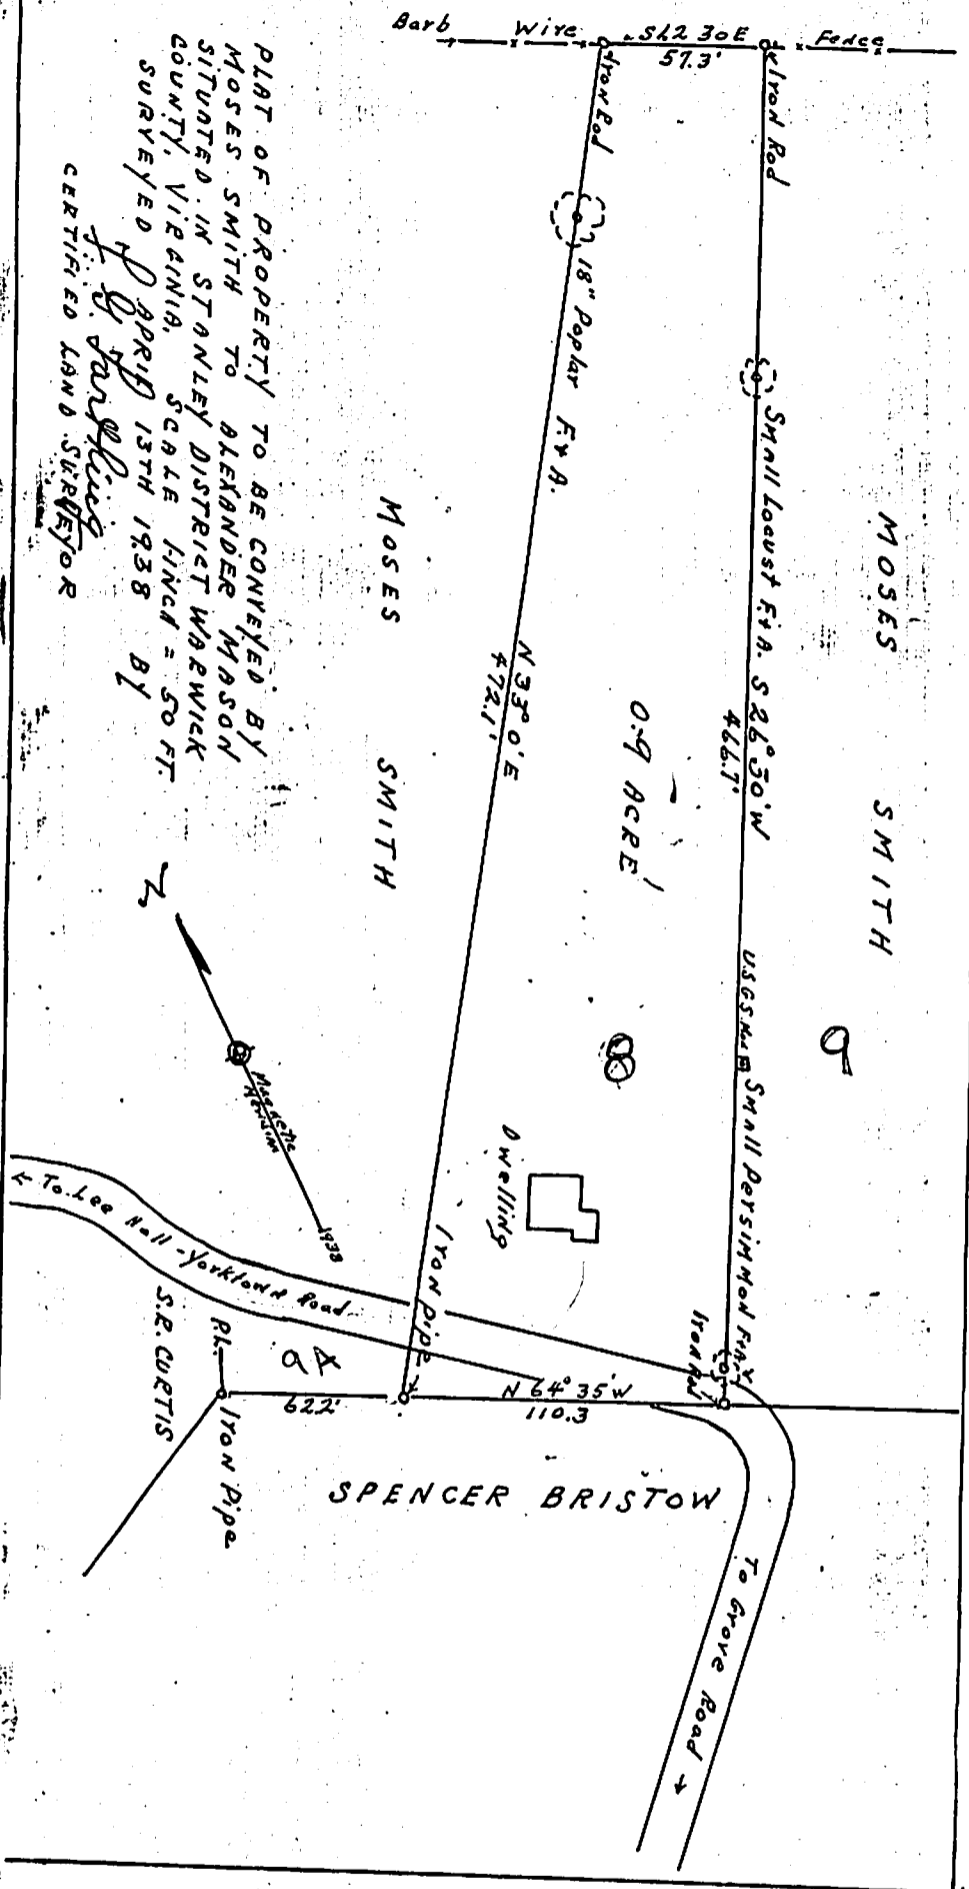

JESSIE WASHINGTON

PLAT OF PROPERTY TO BE CONVEYED BY
MOSES SMITH TO ALEXANDER MASON
SITATED IN STANLEY DISTRICT WARWICK
COUNTY, VIRGINIA. SCALE 1 INCH = 50 FT.
SURVEYED APRIL 13TH 1938 BY
J. G. Farquhar
CERTIFIED LAND SURVEYOR

REC'D W/

DB 95-57

17-9