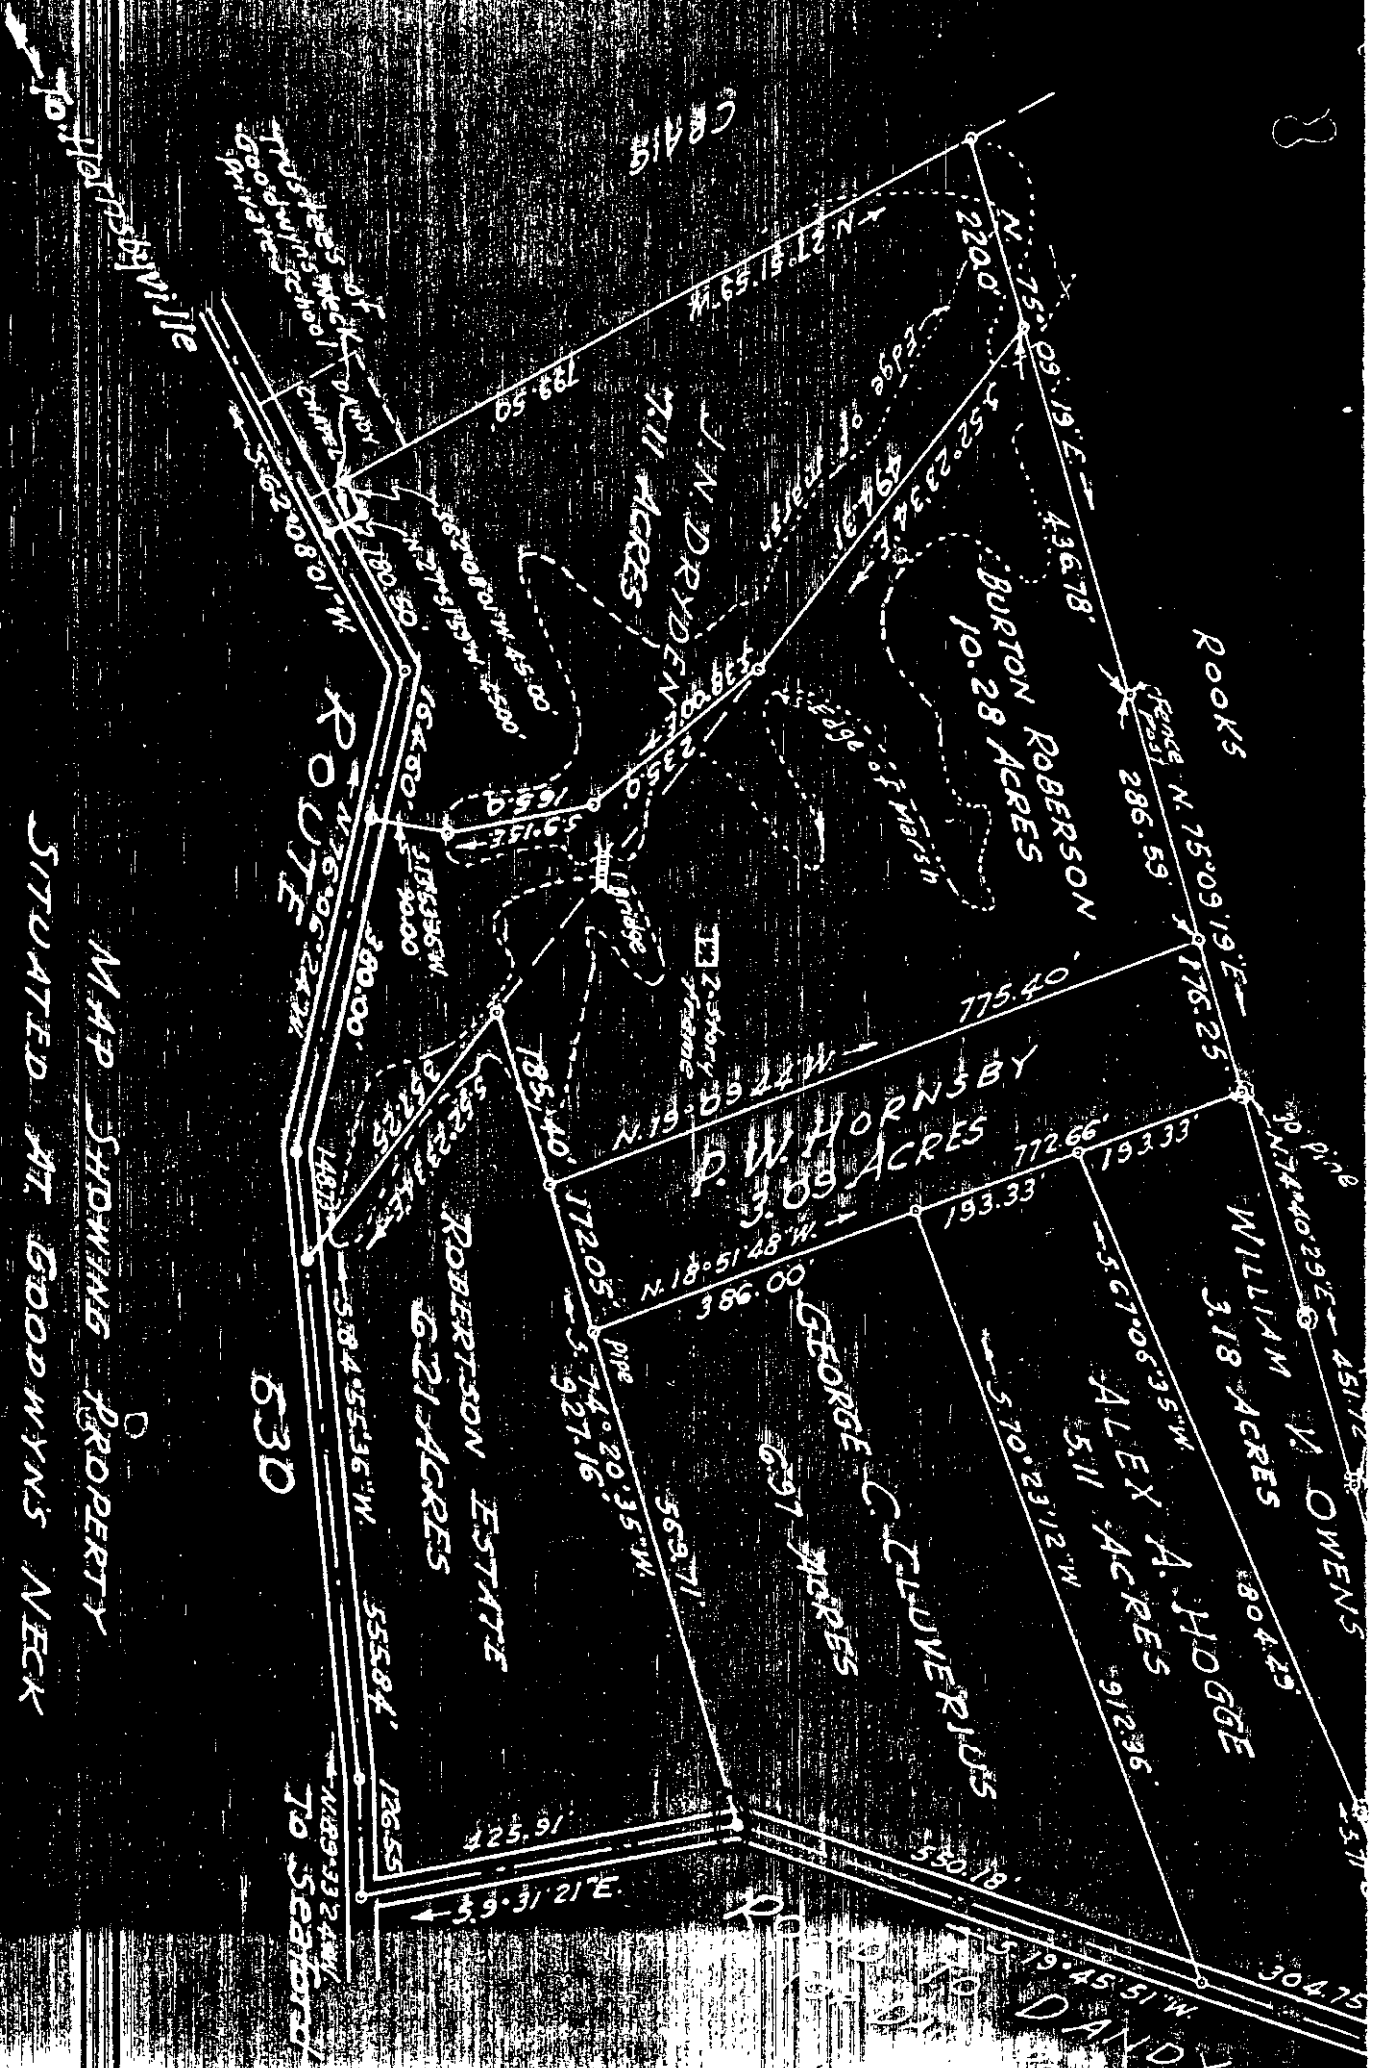

DB 133-575

8

MAP SHOWING PROPERTY
 SITUATED AT GOODWYN'S NECK
 IN GRAFTON DISTRICT
 YORK COUNTY, VIRGINIA
 STANDING IN THE NAME OF

JAN 5, 53
 BY J. Temple
 WADDILL

20-7

1"=200'

the coordin