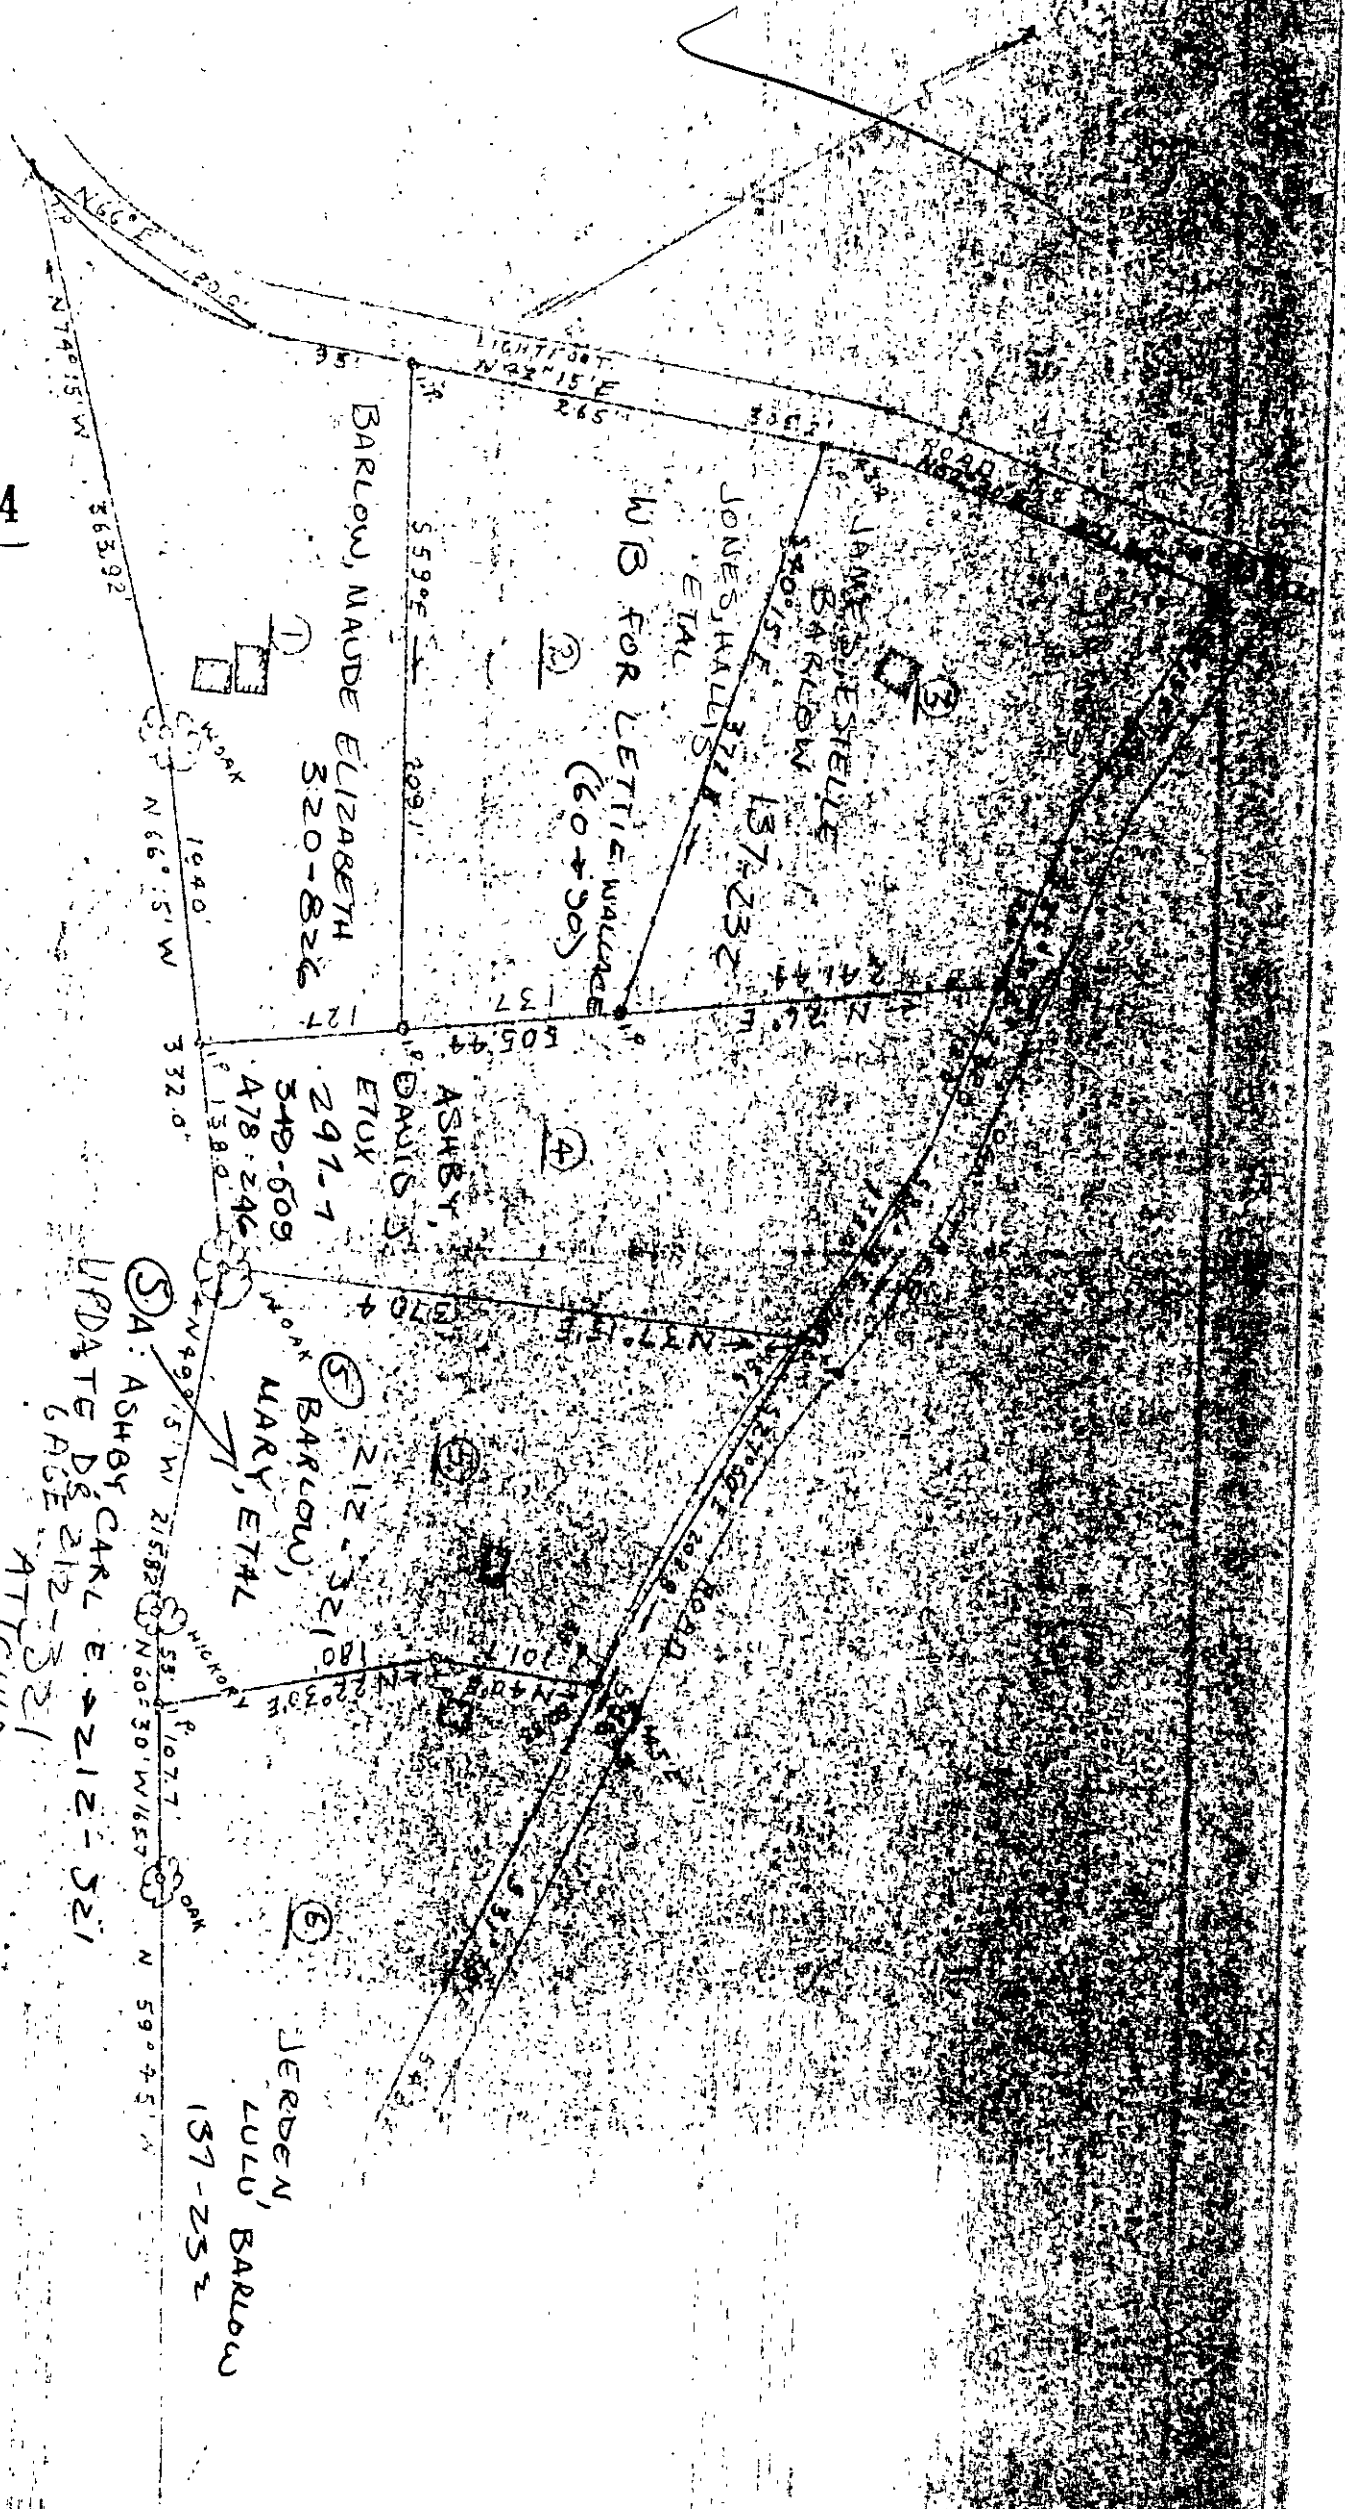

PLAT SHOWING PARCEL BELONGING TO WILLIAM BARLOW ESTATE LOCATED IN BRUTON DISTRICT YORK COUNTY VIRGINIA. SCALE 1"=100. SURVEYED JAN-MARCH 1955

UPDATE PAGE 212-321 ATTCHID 5A: ASHBY CARL E. → 212-321

112 1-6