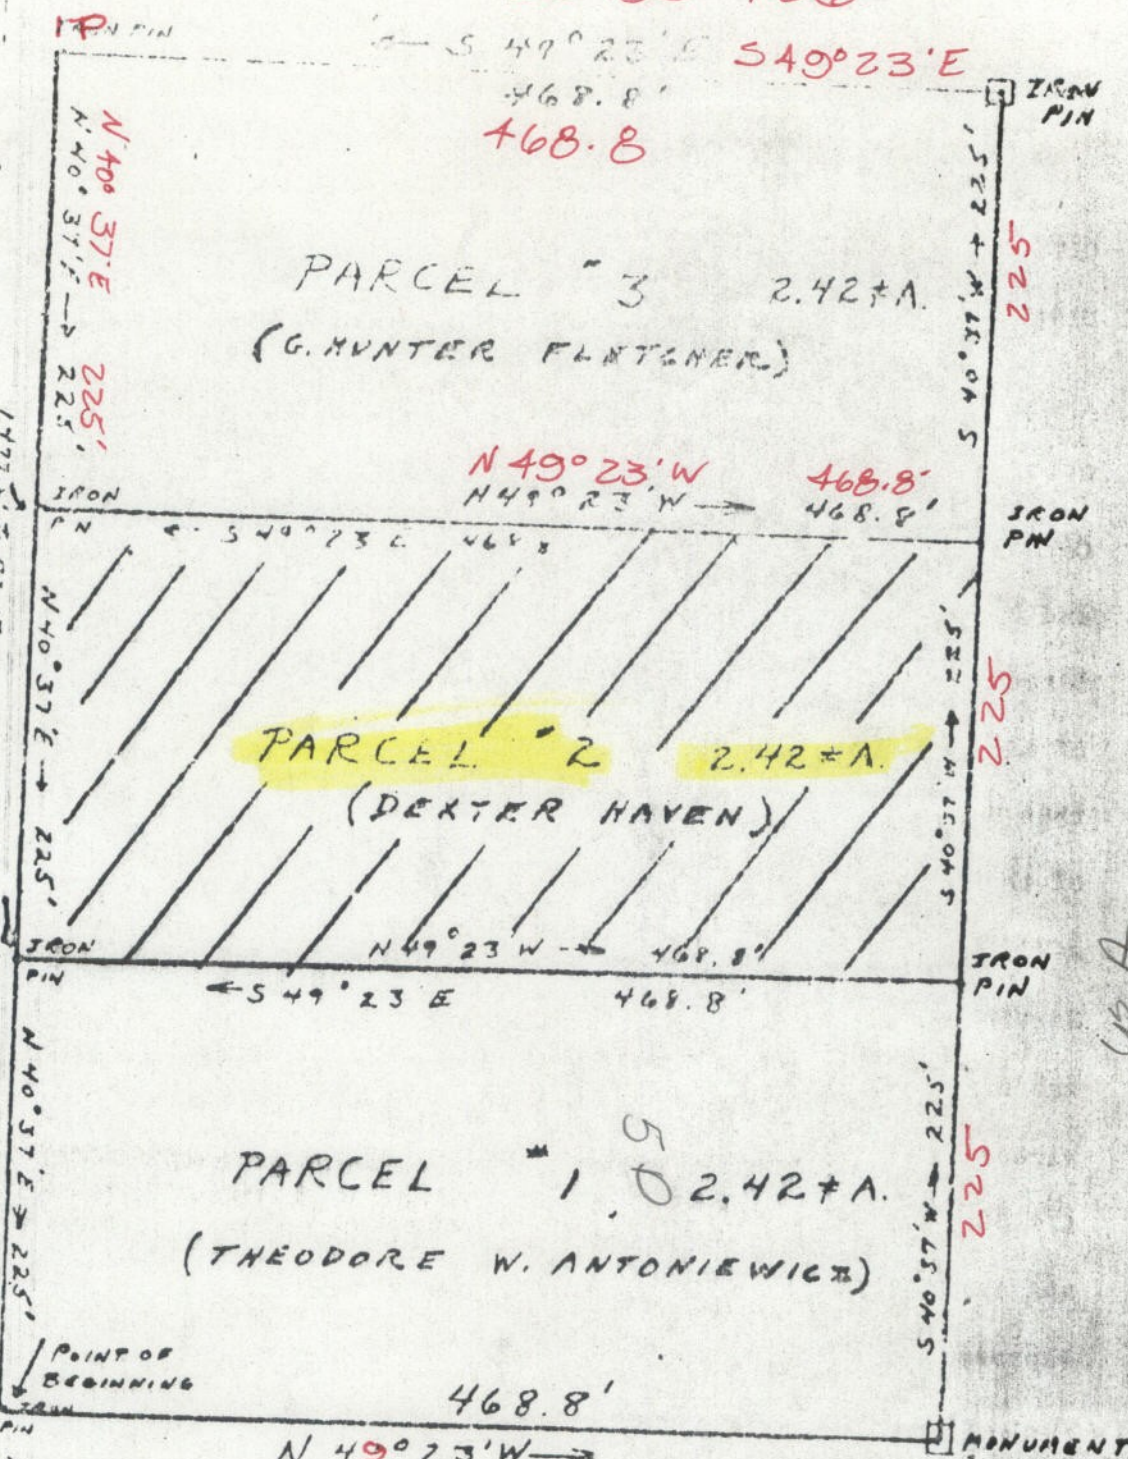

DB 155-726

VIRGINIA ROUTE 636

CL

1027.2' To Rt 17

KENNETH & RUBY ZIEGLER  
5B + 5A

TRACT 9-A  
 COLONIAL NATIONAL  
 HISTORICAL PARK  
 7.26±A.  
 TO BE CONVEYED TO G  
 HUNTER FLETCHER, DEXTER  
 HAVEN & THEODORE ANTONIEWICZ  
 SCALE 1" = 100'  
 SURVEYED DEC 22, 1960  
 TURNER & ROBERTS