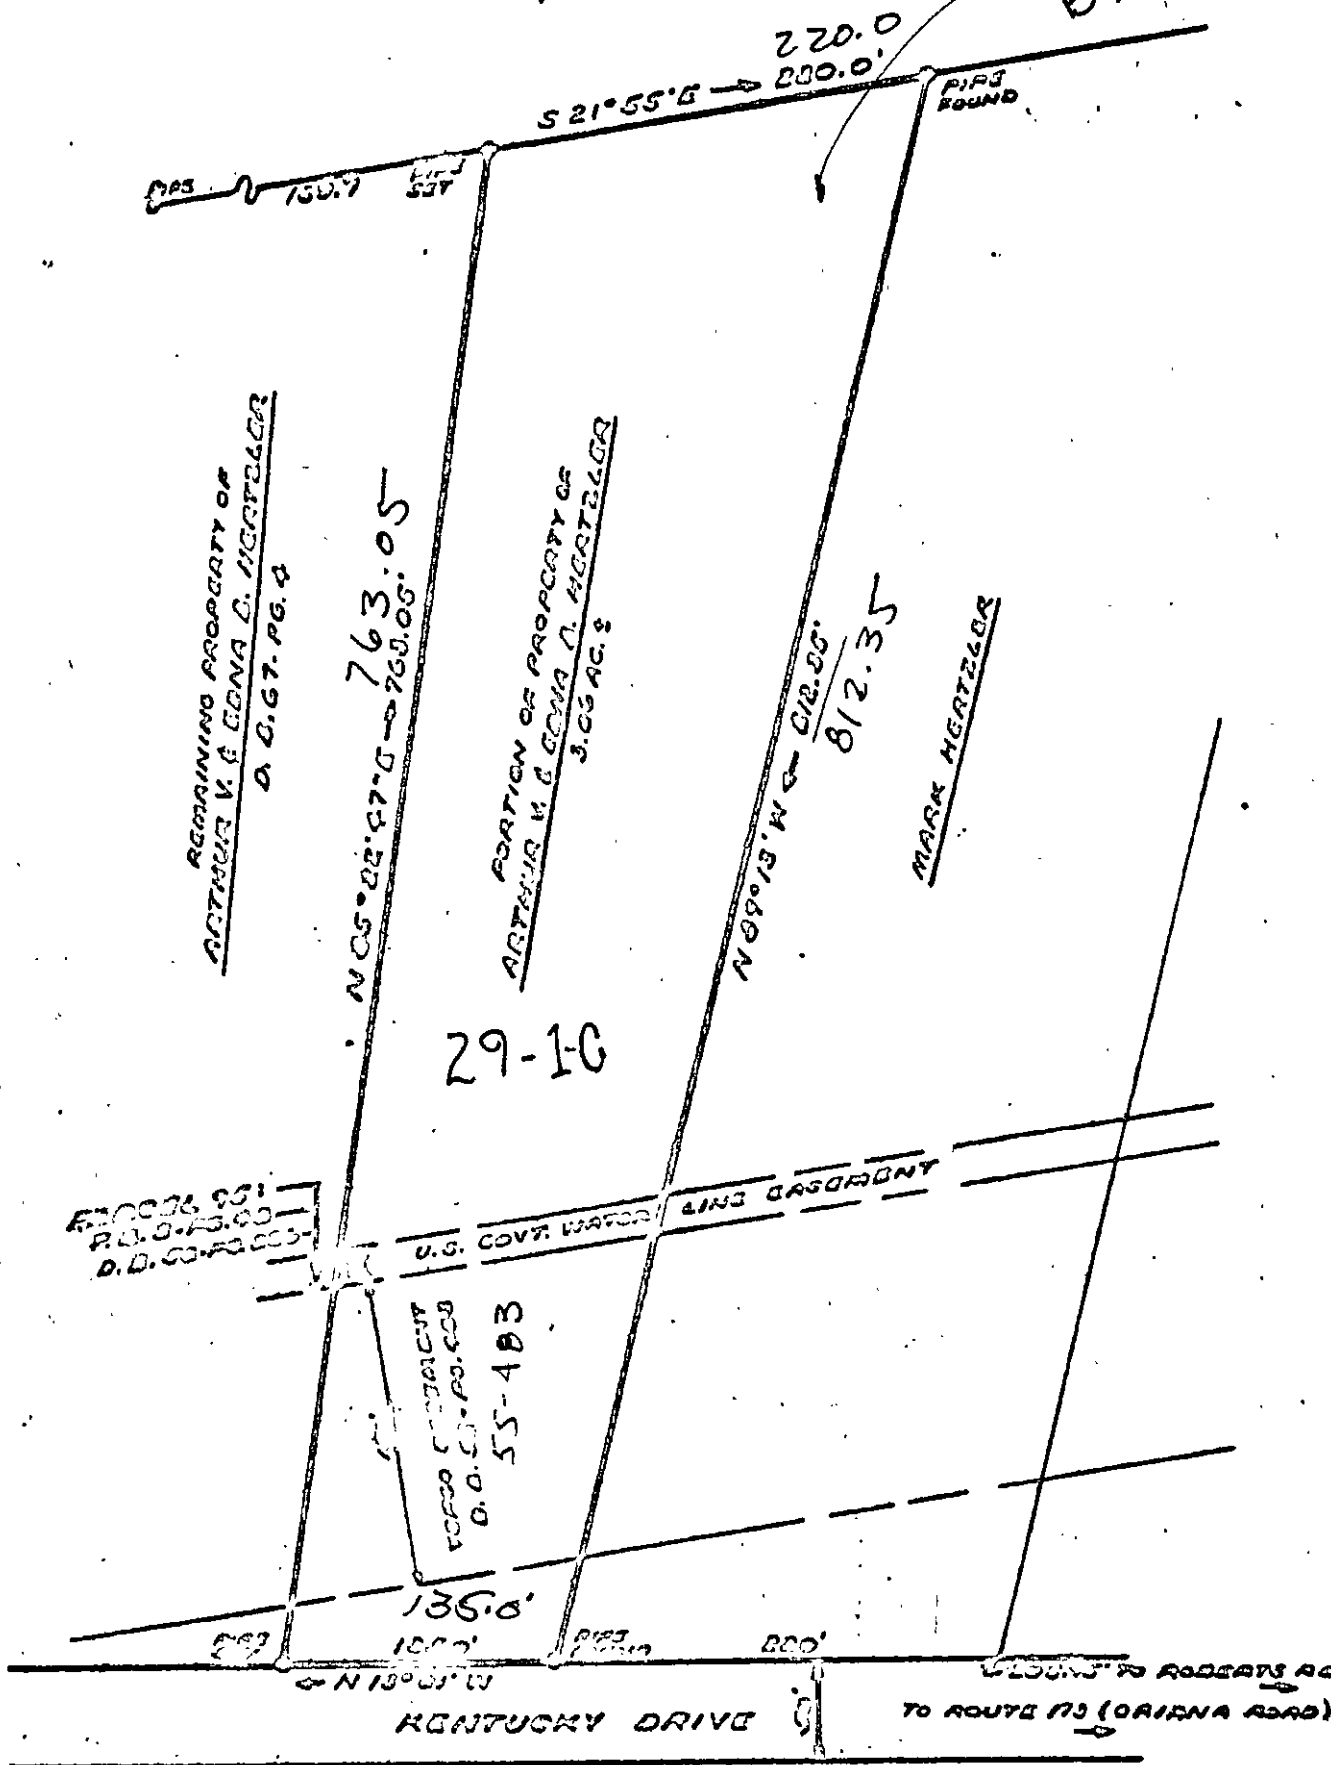

UPDATED
 BY 29-1-K

PLAT
 SHOWING PORTION OF PROPERTY OF
 ARTHUR W. & EDNA B. HERTZLER
 BEING LOCATED ON
 KENTUCKY DRIVE, YORK COUNTY, VIRGINIA
 12/14/63
 1963

29-1-C