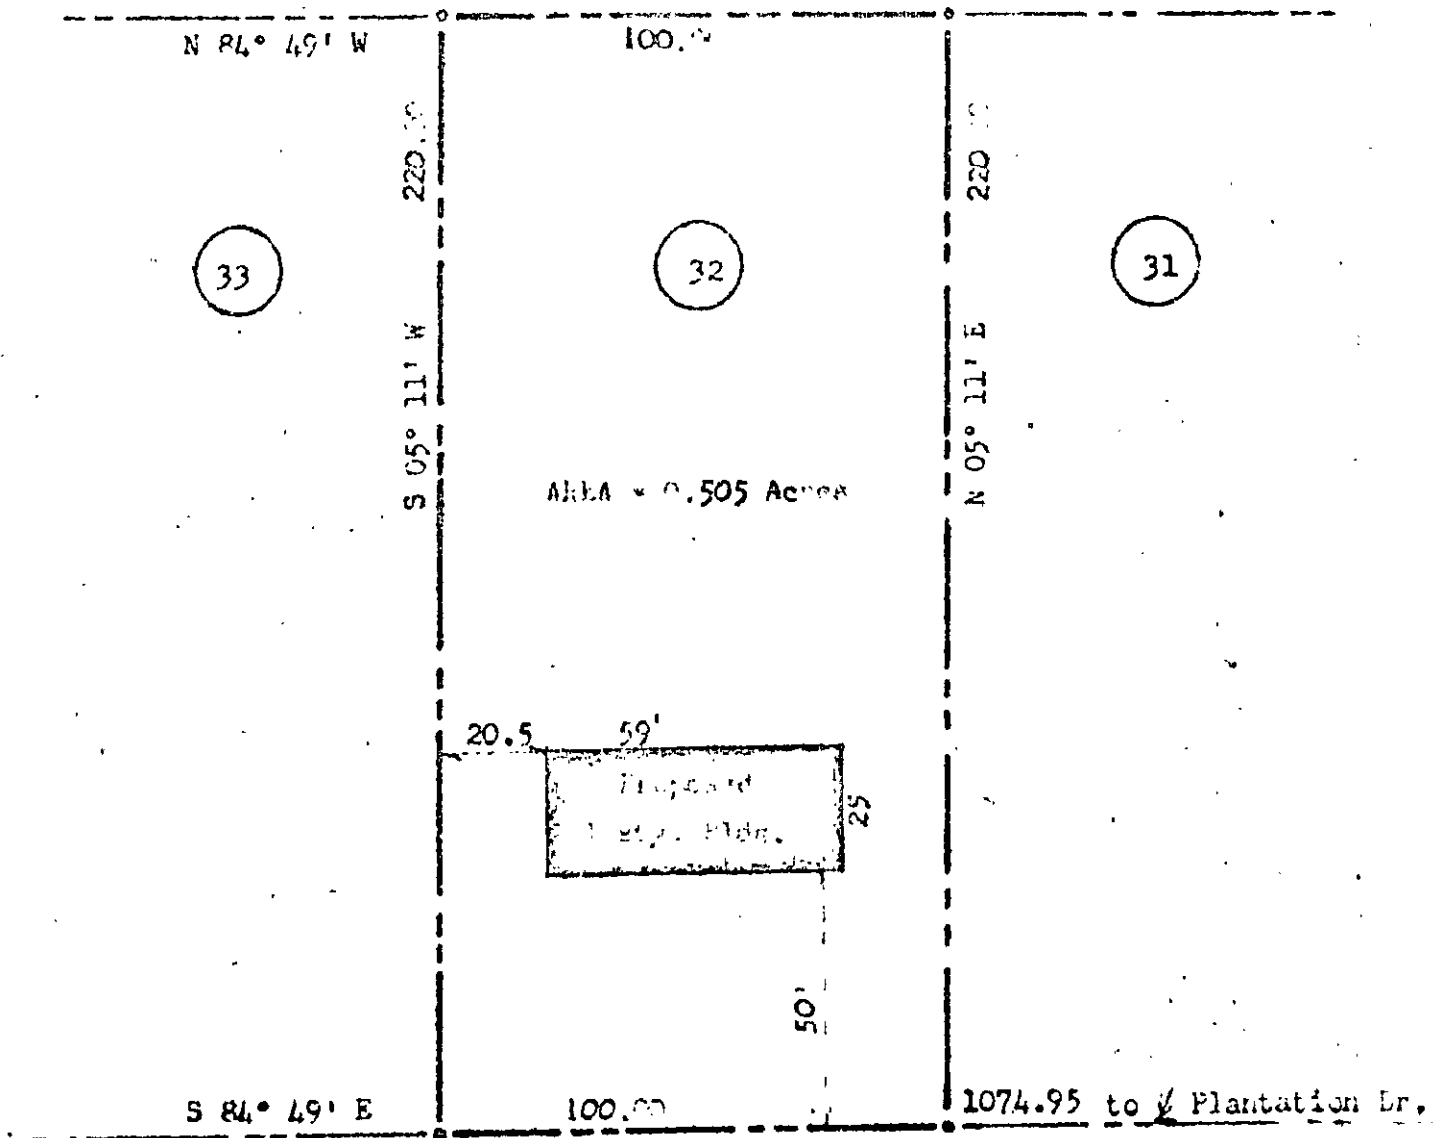

BOOK 170-767 PAGE 1087

170-767

REVISED

50' P/W ROUTE #646 CANTONIC ROAD to Route #168

ALL bearings and distances are clockwise.

30 (2) 32

LOT 32
 S. J. H. FARM
 Belonging to
 S. J. H. FARM CO. INC.
 Oct. 1963
 ... VIRGINIA