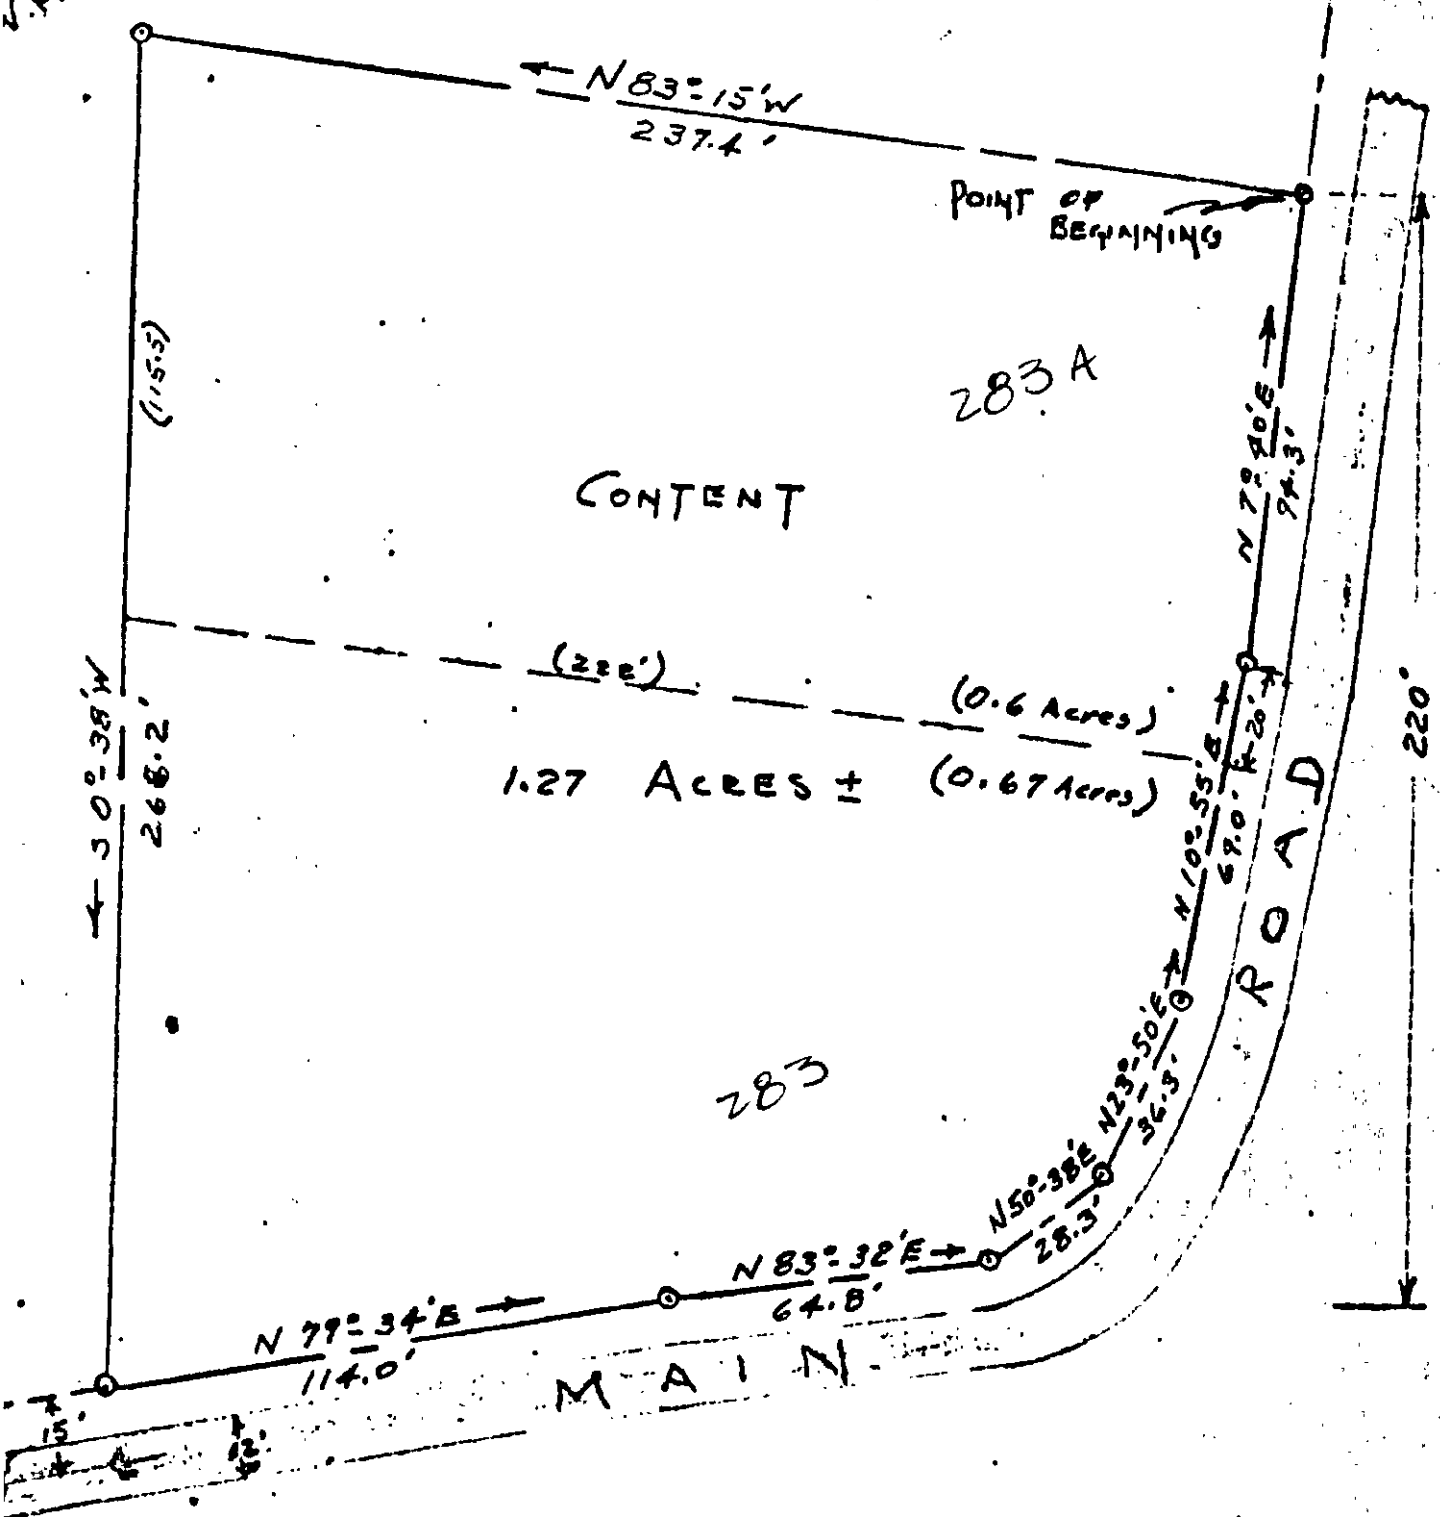

V.H. 4099

RECORD MERIDIAN

GRAFTON DIST YORK COUNTY VIRGINIA
 PLAT SHOWING BOUNDARY SURVEY OF
 PROPERTY CONVEYED BY CECIL BURNELL
 AND ANNETTE P. MOORE TO -
 RAYMOND LEE FOX
 DECEMBER 1964 SCALE 1" = 40'
 100M PINE MARKERS SHOWN

Vincent D. Williams
 Surveyor
 York County, Virginia

24-283+283A ✓