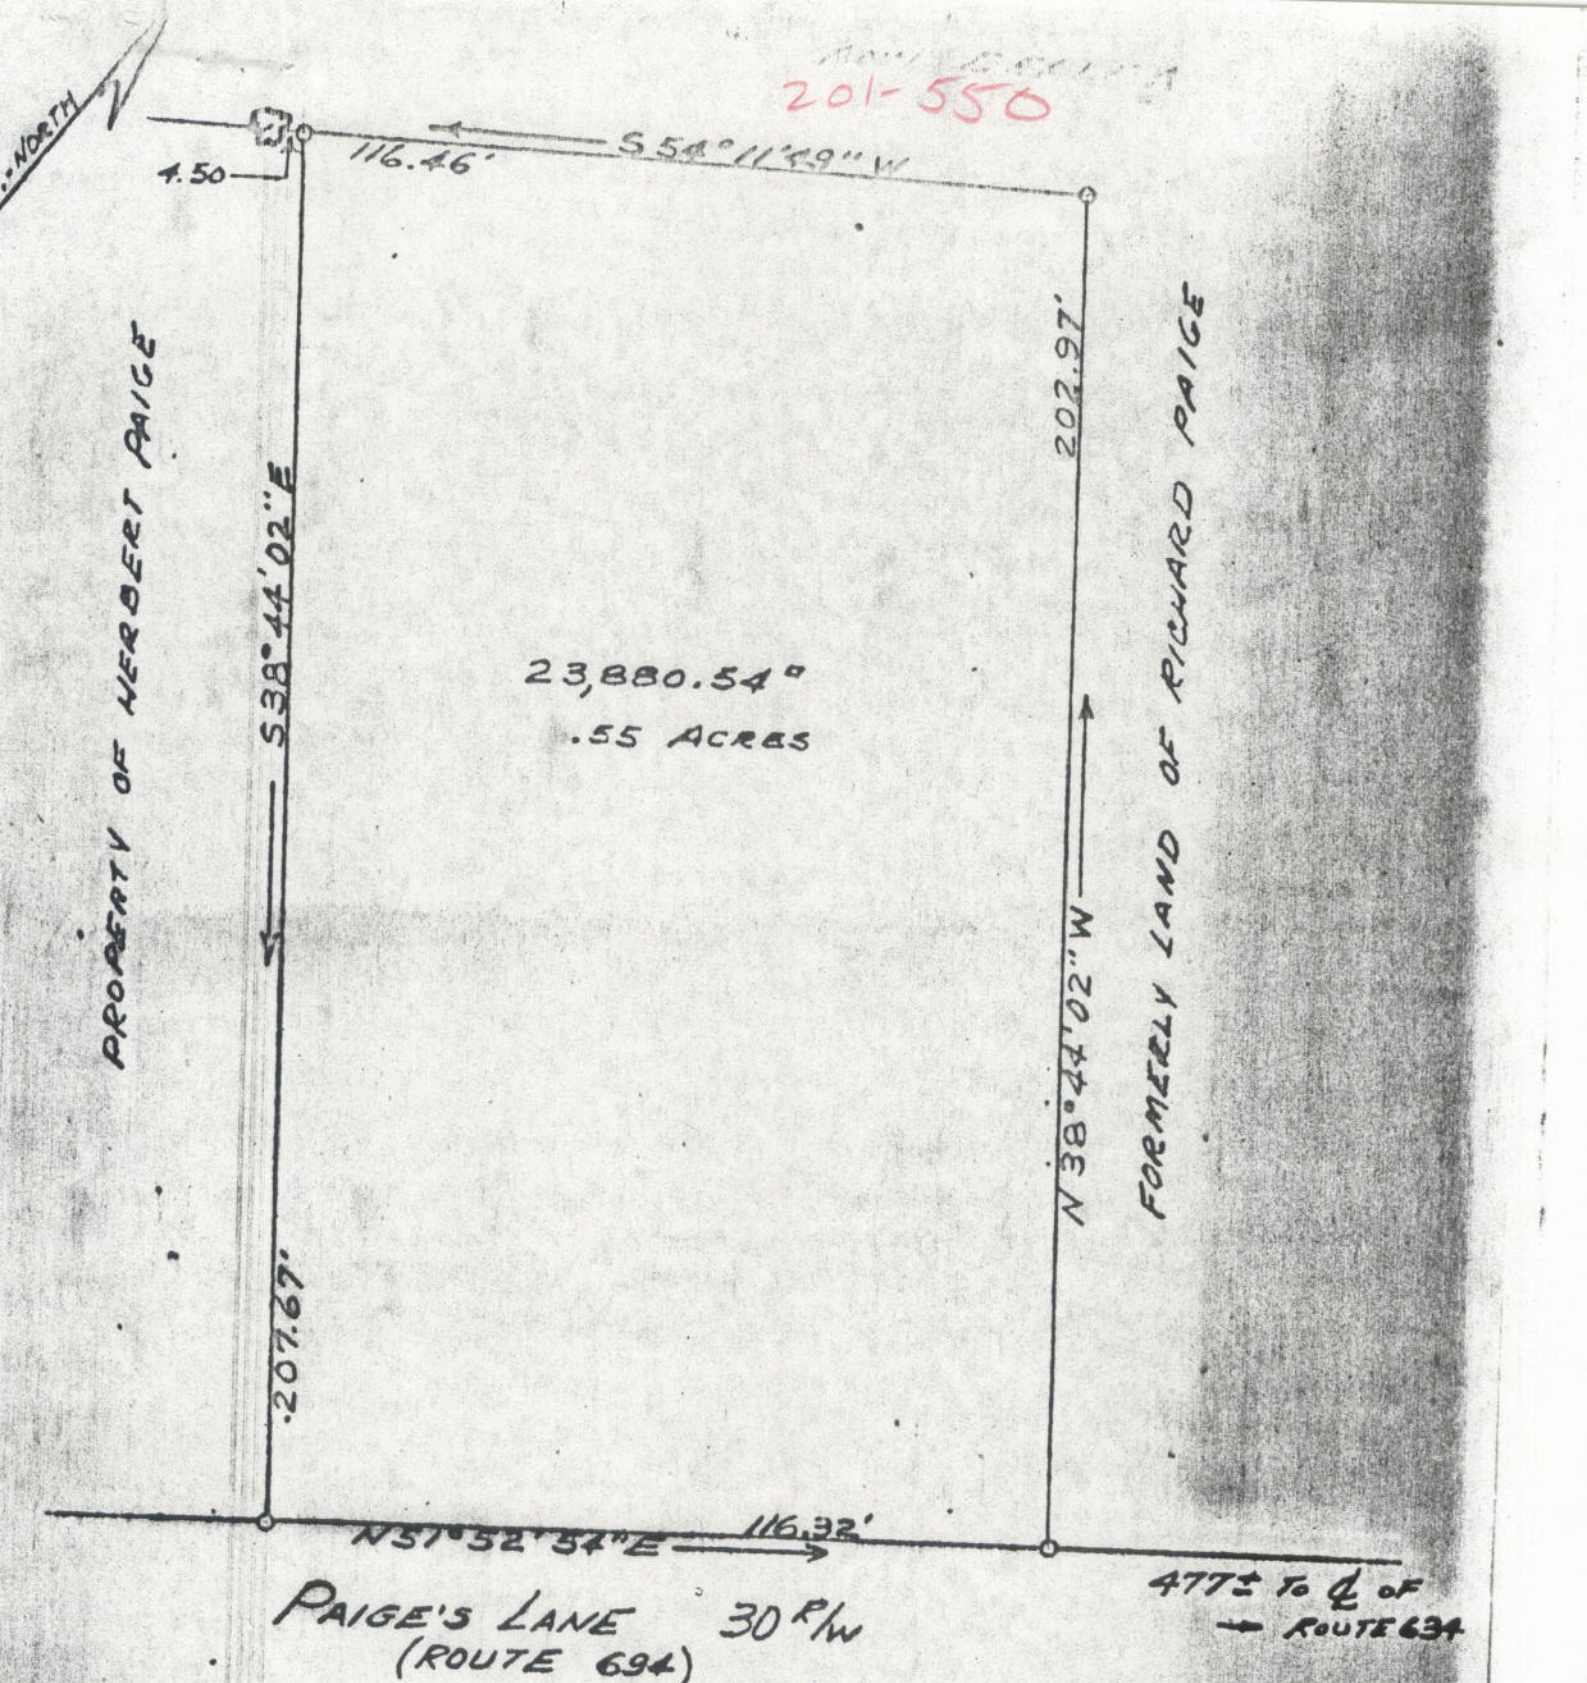

201-550

SEND:
PIPE SET
18" CHERRY TREE
WITH THREE CHOPS
ON SE SIDE

SEE DB 63 PAGE 158
FOR VEPCO R/W

2A-67

Arthur Brown

PLAT
SHOWING THE CORNER