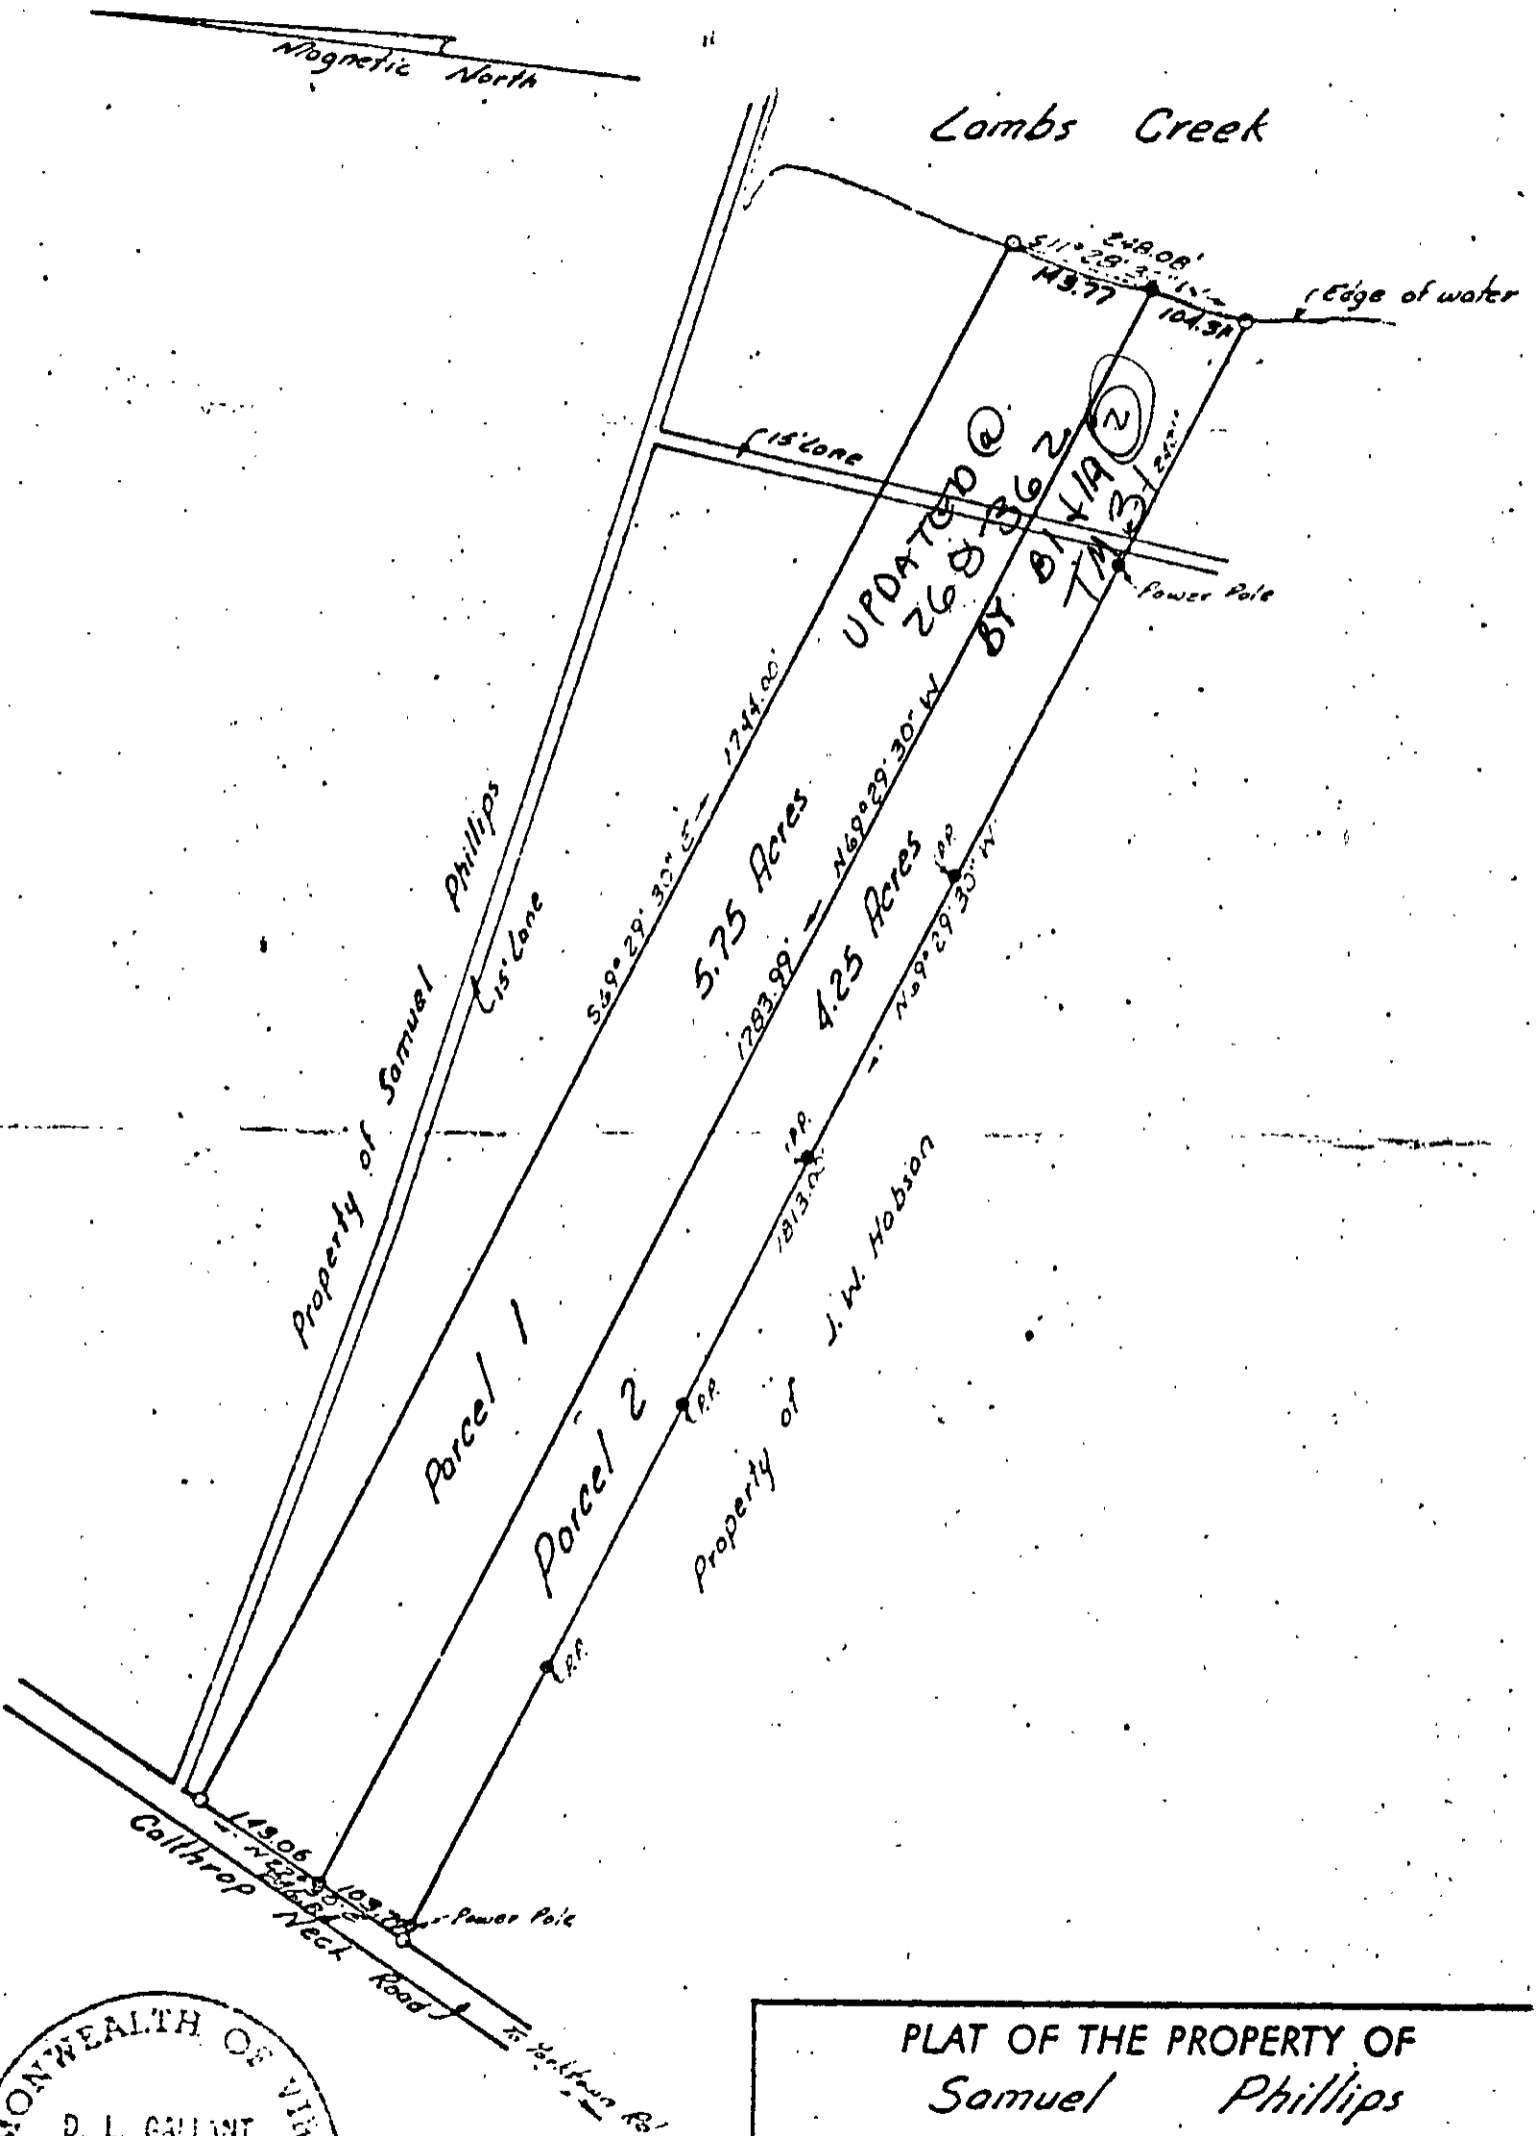

Magnetic North

Lombs Creek

PLAT OF THE PROPERTY OF  
 Samuel Phillips  
 10.00 Acres  
 Colthrop Neck  
 York County  
 Virginia

COENEN & ASSOCIATES, ENGINEERS  
 AIRBORNE SURVEY, VIRGINIA

D. L. Gallant 30-47-132