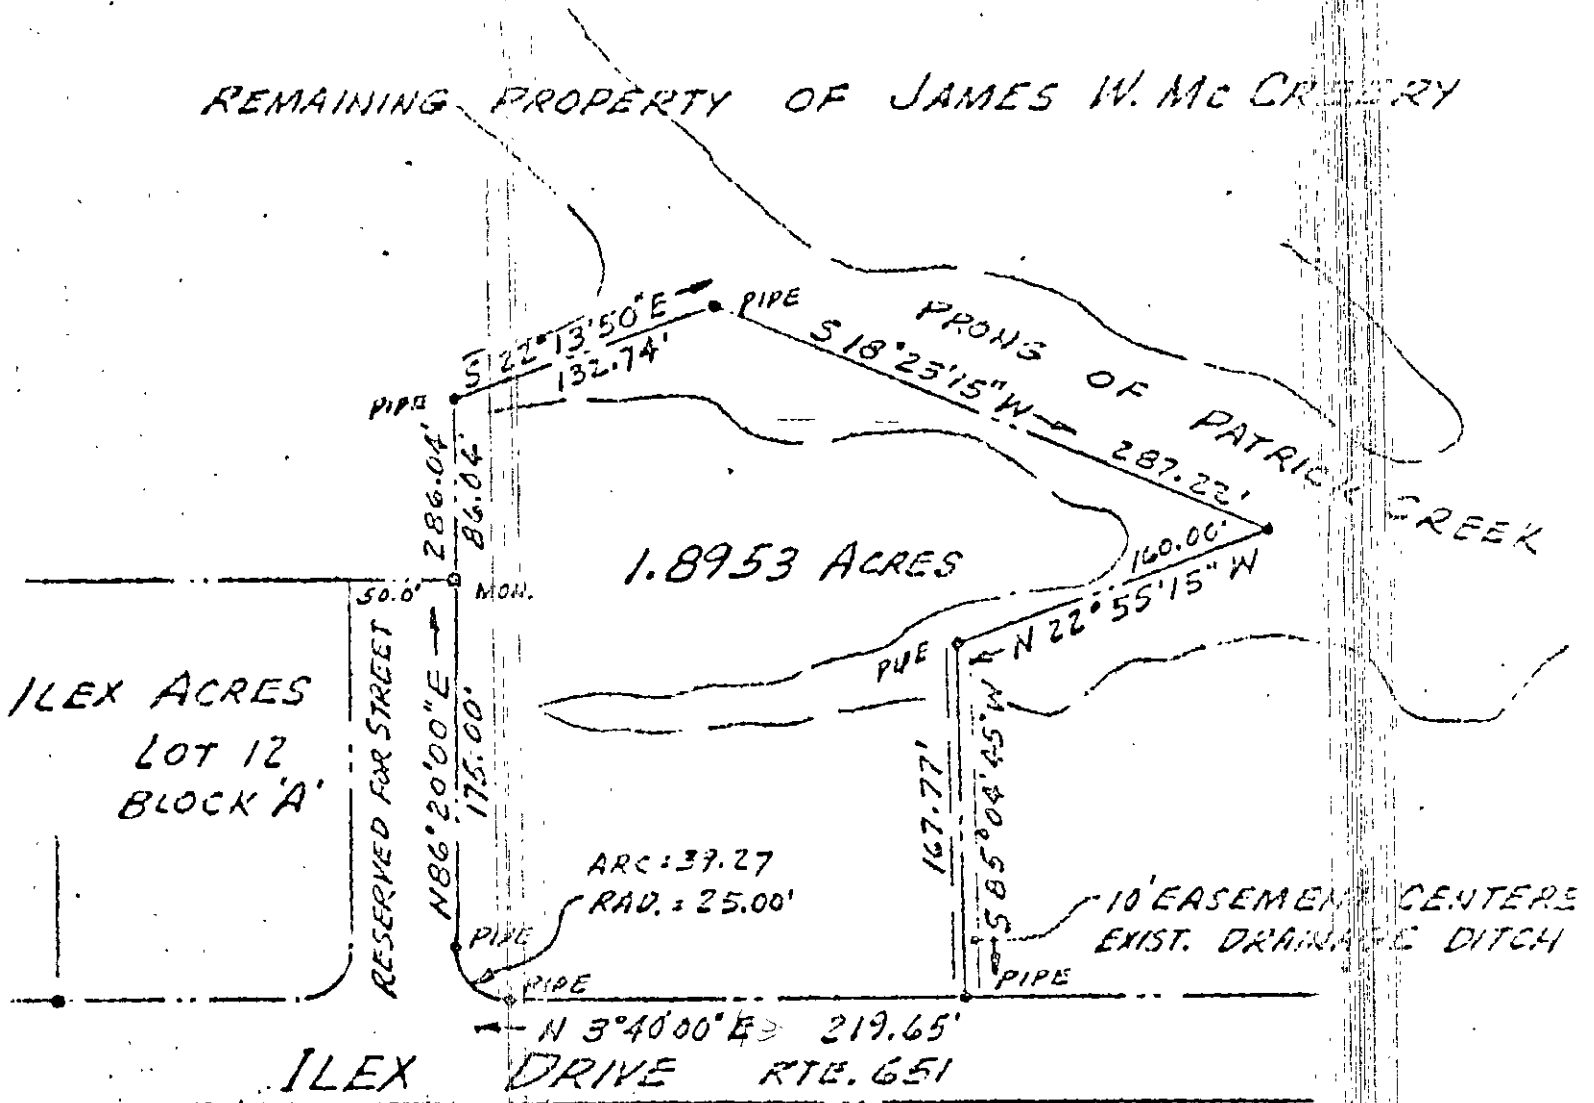

236-563

TRUE NORTH

PLAT OF THE PROPERTY OF
JAMES D. & VIRGINIA E. McCREERY
1.8953 ACRES ADJOINING
ILEX ACRES SUBDIVISION
GRAFTON DISTRICT
YORK COUNTY, VIRGINIA
BECOUVARAKIS and SAVAGE
SURVEYORS & PLANNERS
HAMPTON, VIRGINIA
SCALE: 1" = 100'      MAR. 18, 1977

30-81 CV