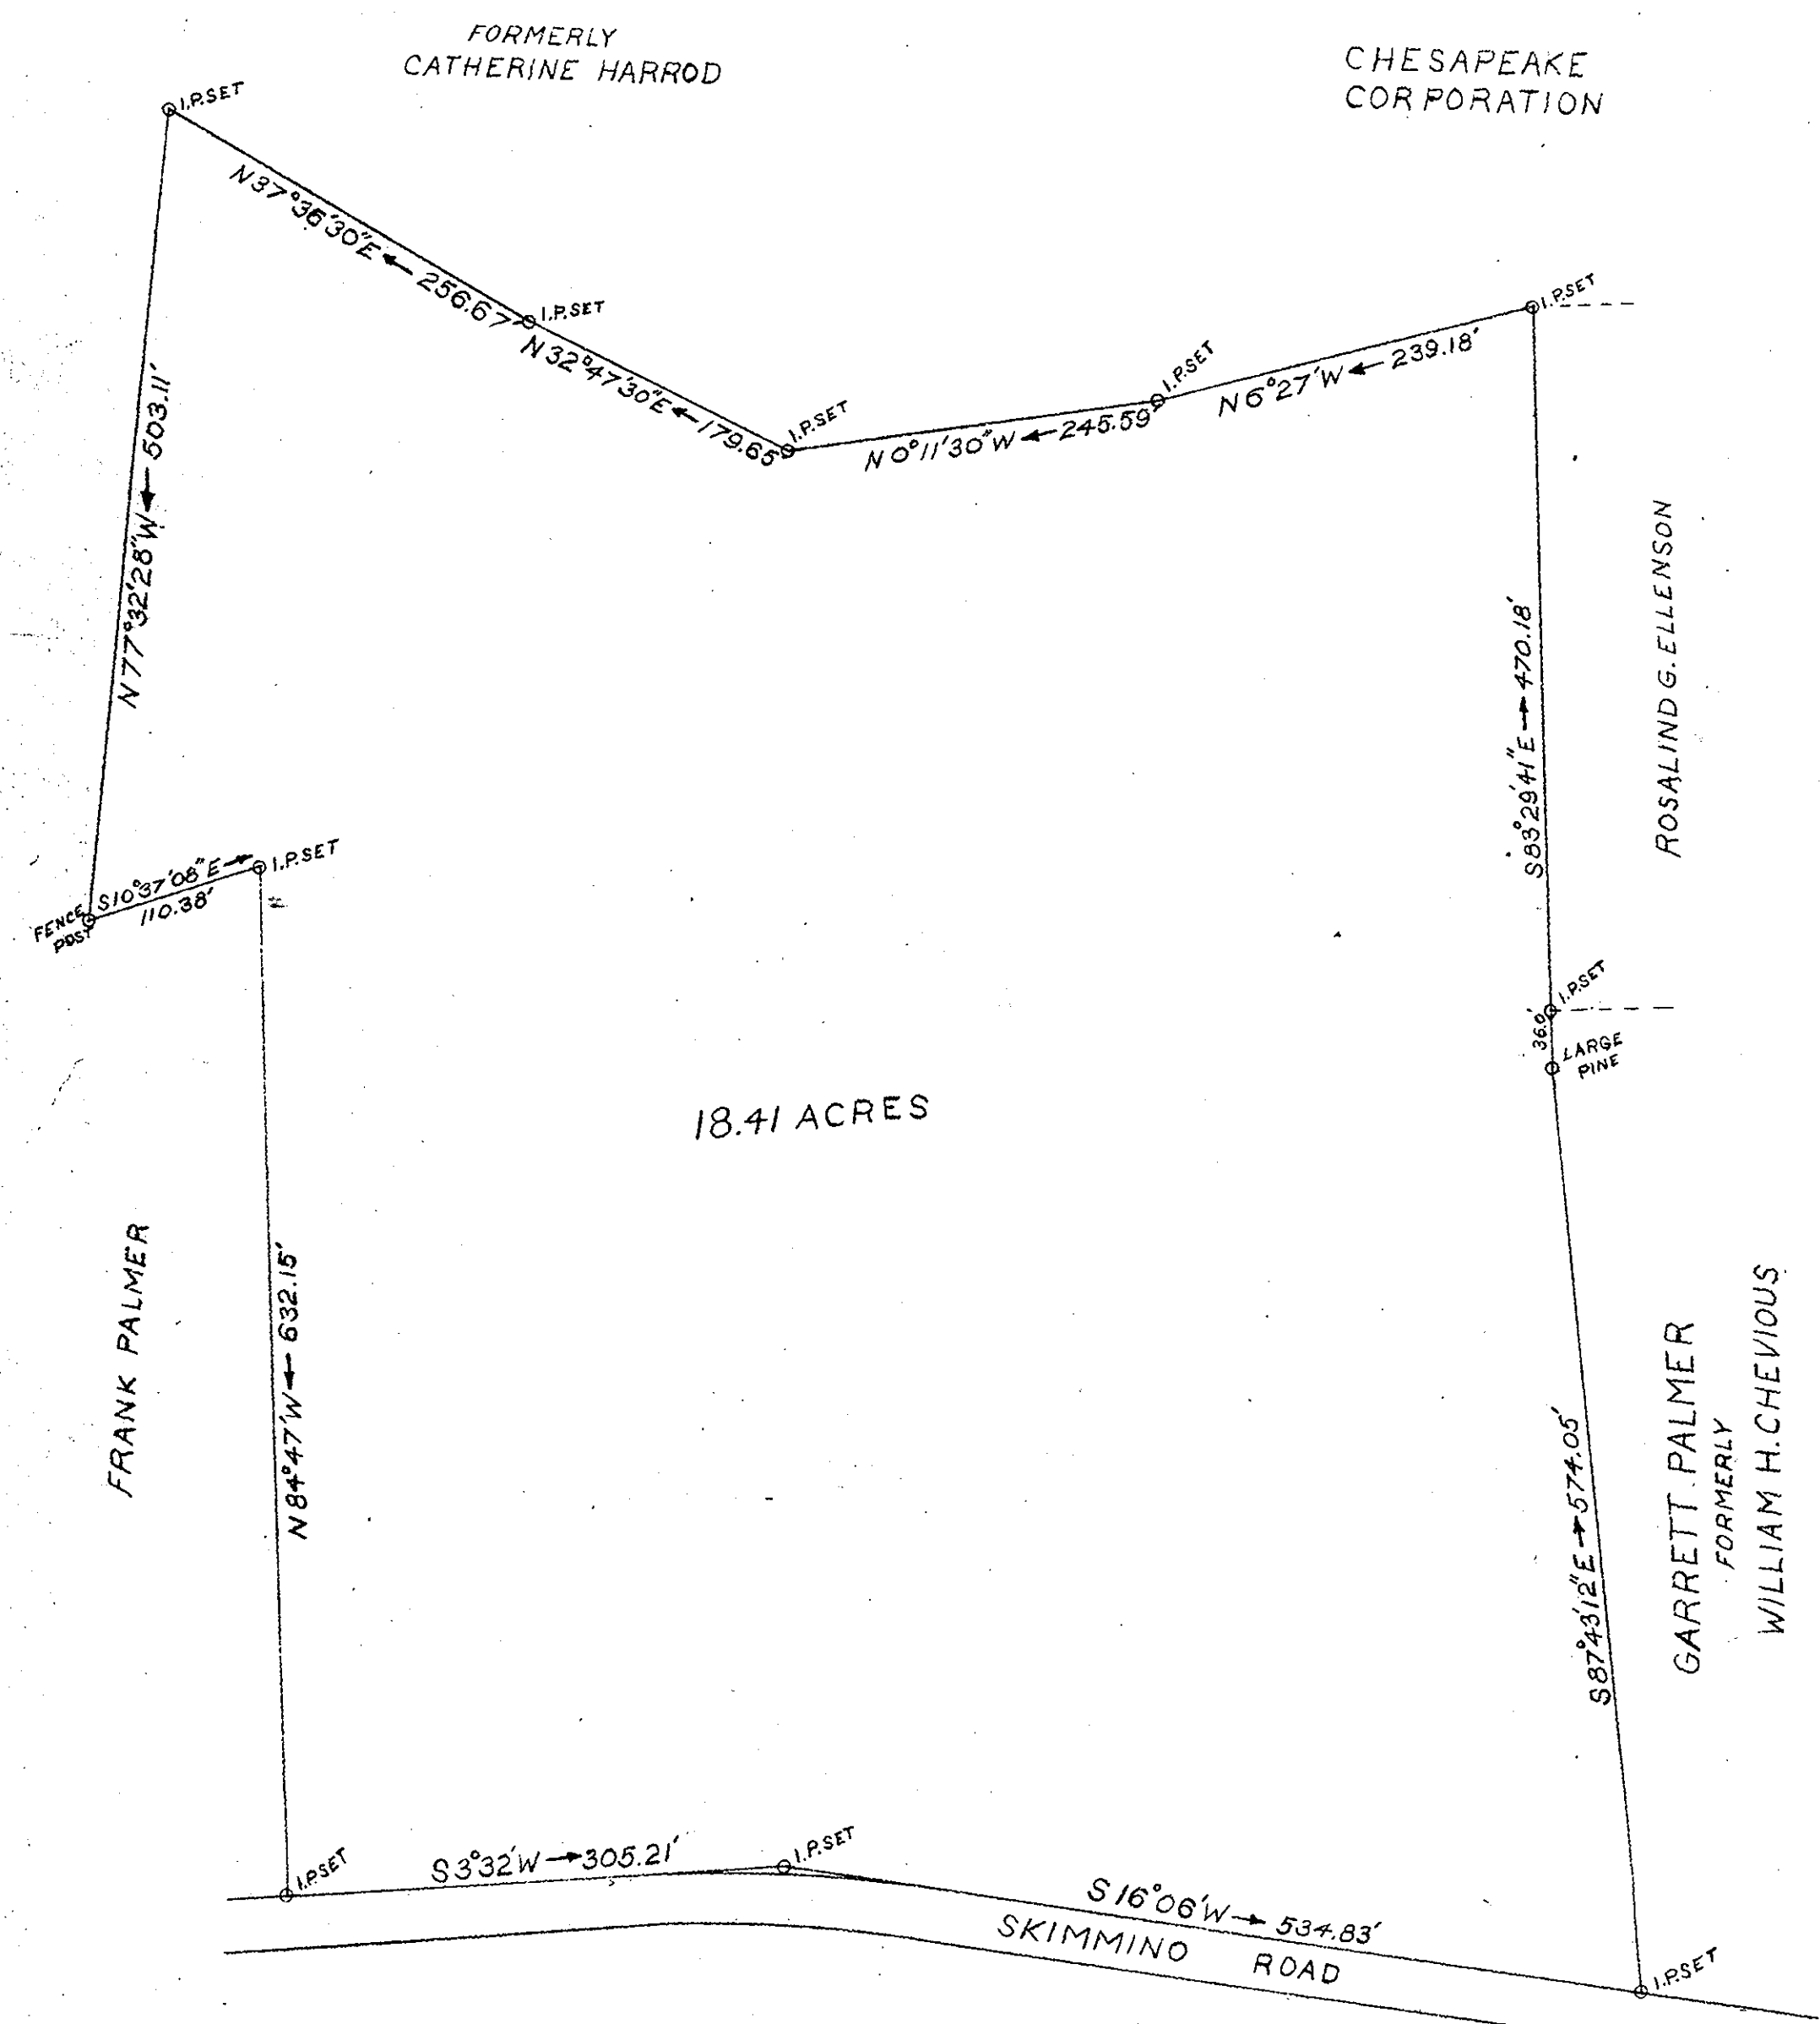

— PARCEL SURVEY —
 RAYMOND W. HODGES
 BRUTON, DISTRICT
 YORK COUNTY, VA.
 SCALE: 1"=100' OCT. 30, 1958
 SURVEY BY: W.D. THOMAS

Plat Book No. 6 Page 25

Sig. *Wetherill D. Thomas*

Filed in the Clerk's Office the 10th day of Nov, 1958