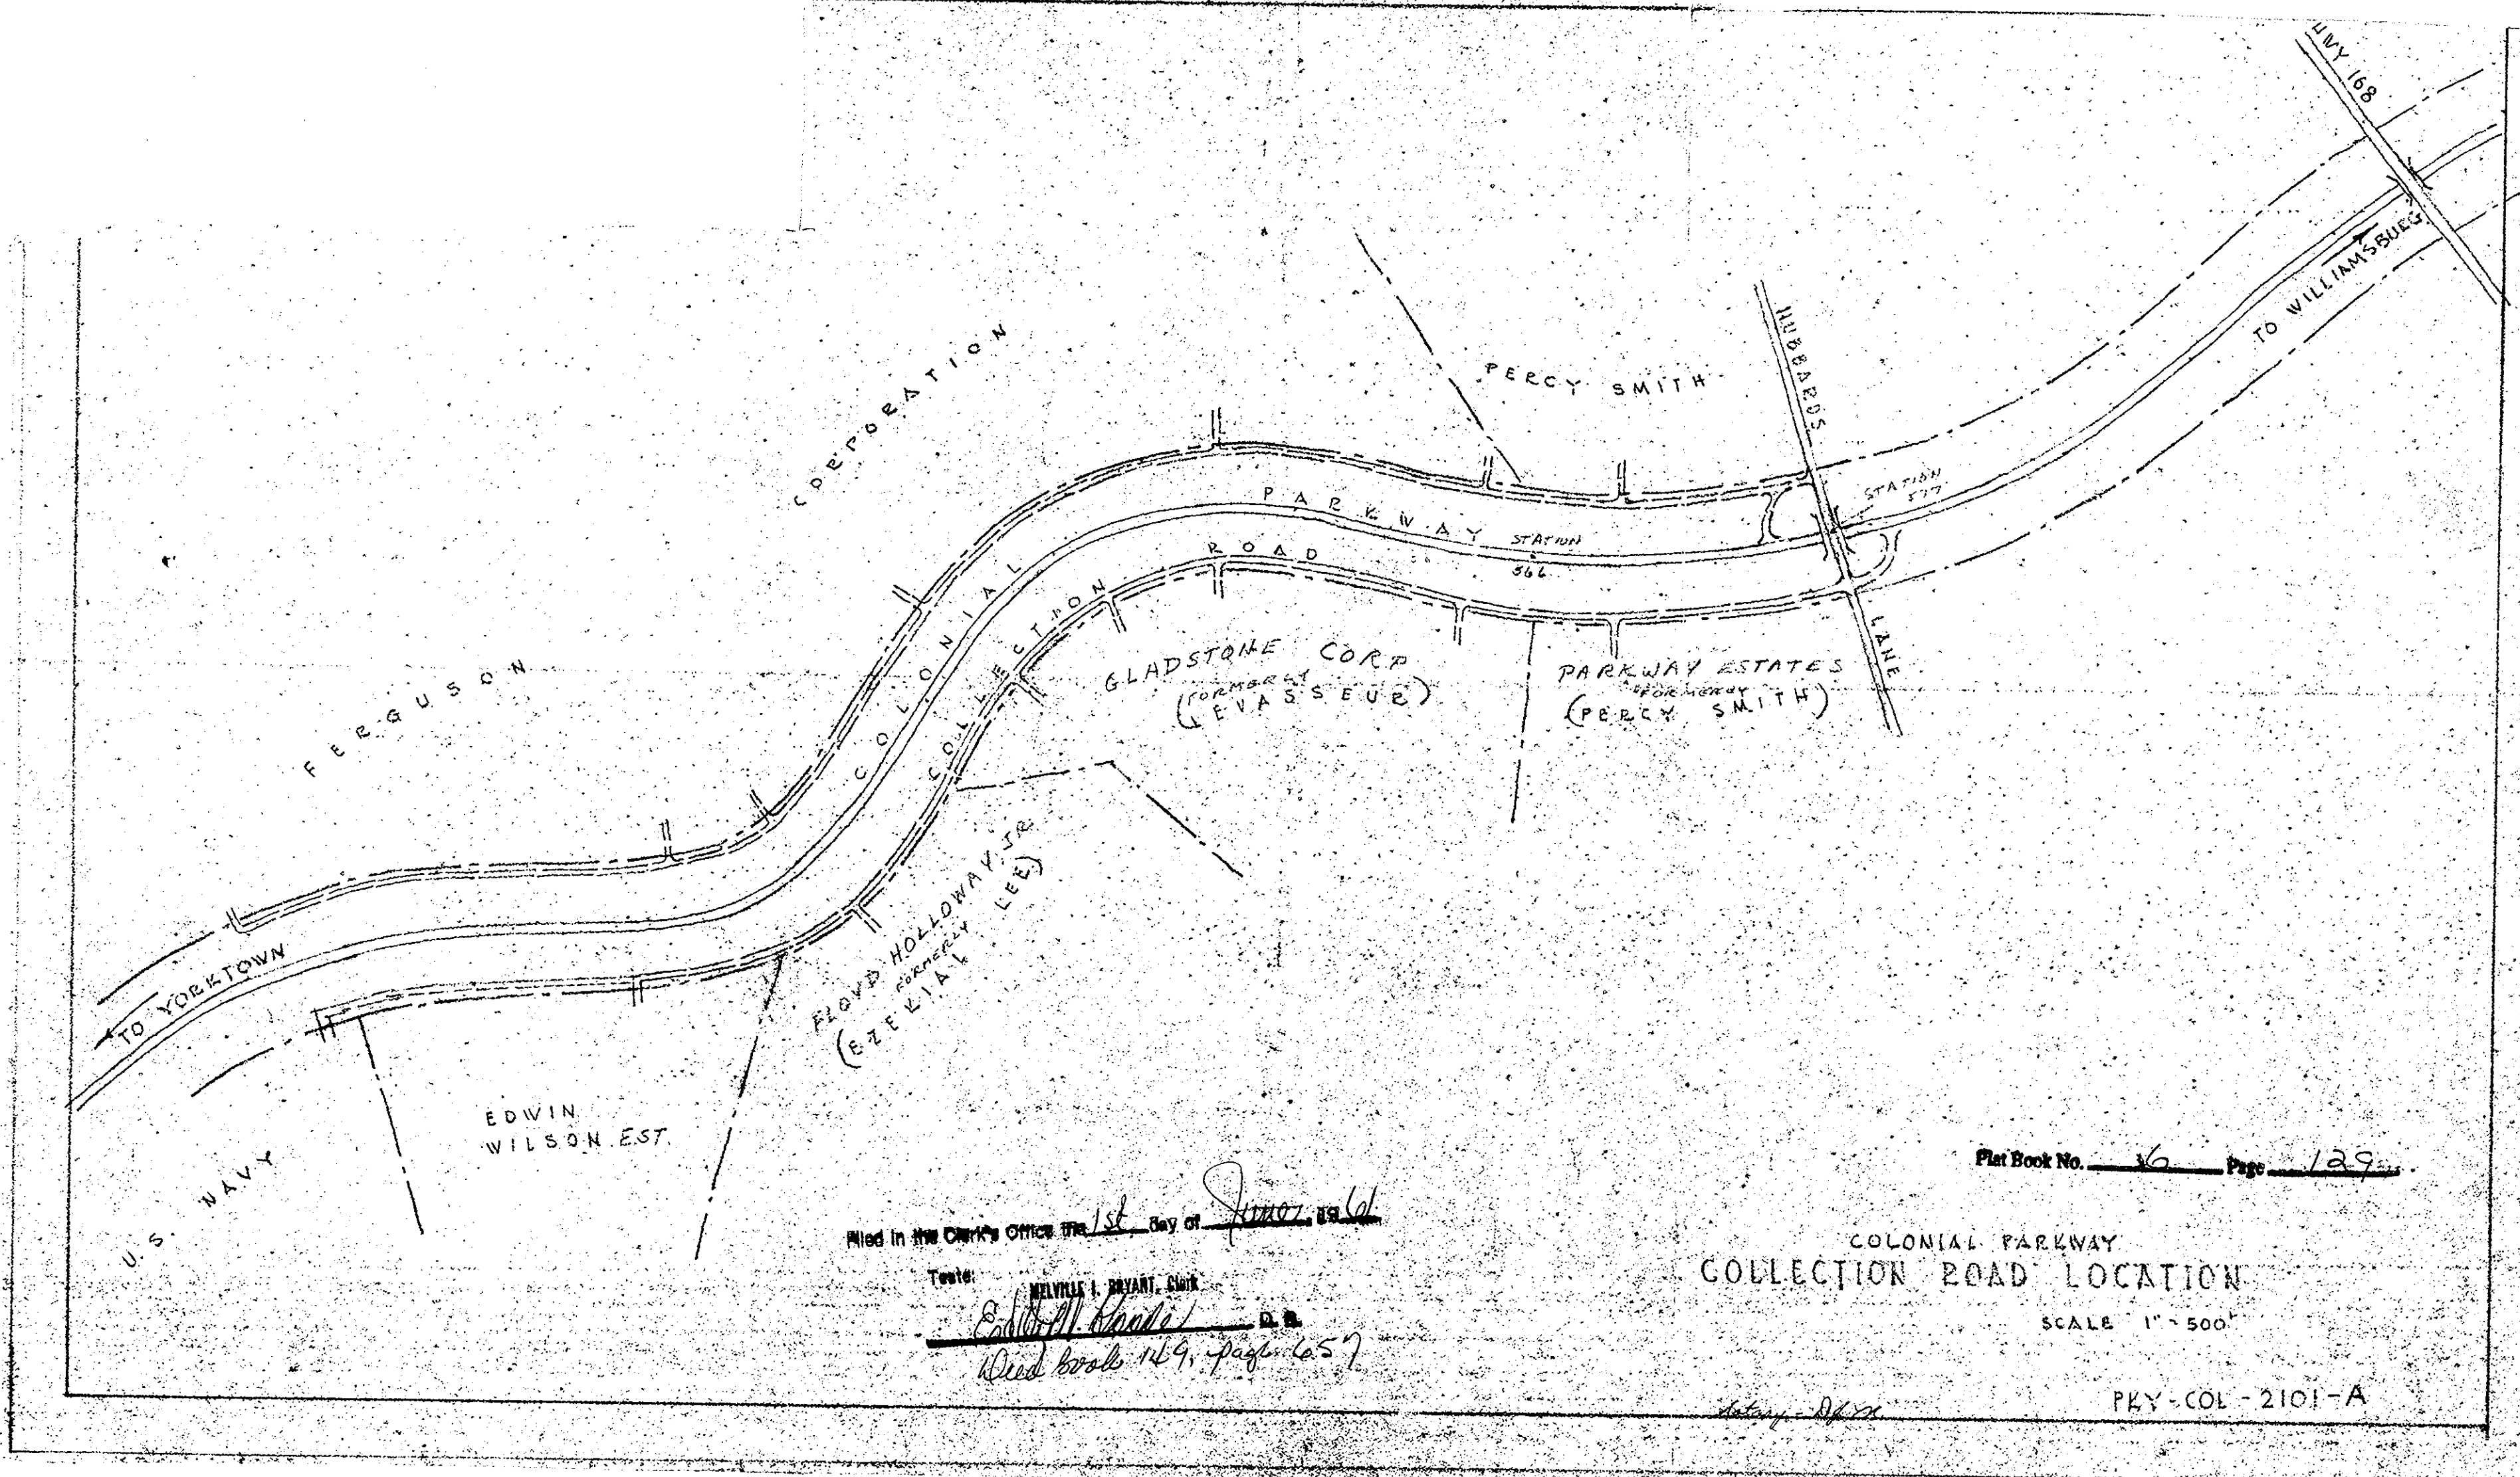

PARCEL SURVEY  
 LAND BELONGING TO  
 WATKINS AND R.M. WATKINS  
 ESTATE LOCATED IN  
 TOWN OF POQUOSON  
 YORK COUNTY, VA.  
 E: 1" = 100' NOV. 10, 1958

Filed in the Clerk's Office the 1st day of June 1958

Test: MELVILLE I. BRYANT, CLERK  
Edith M. ... D.S.  
 Deed book 169, page 657

Plot Book No. 16 Page 129

COLONIAL PARKWAY  
 COLLECTION ROAD LOCATION

SCALE 1" = 500'

PKY-COL-2101-A