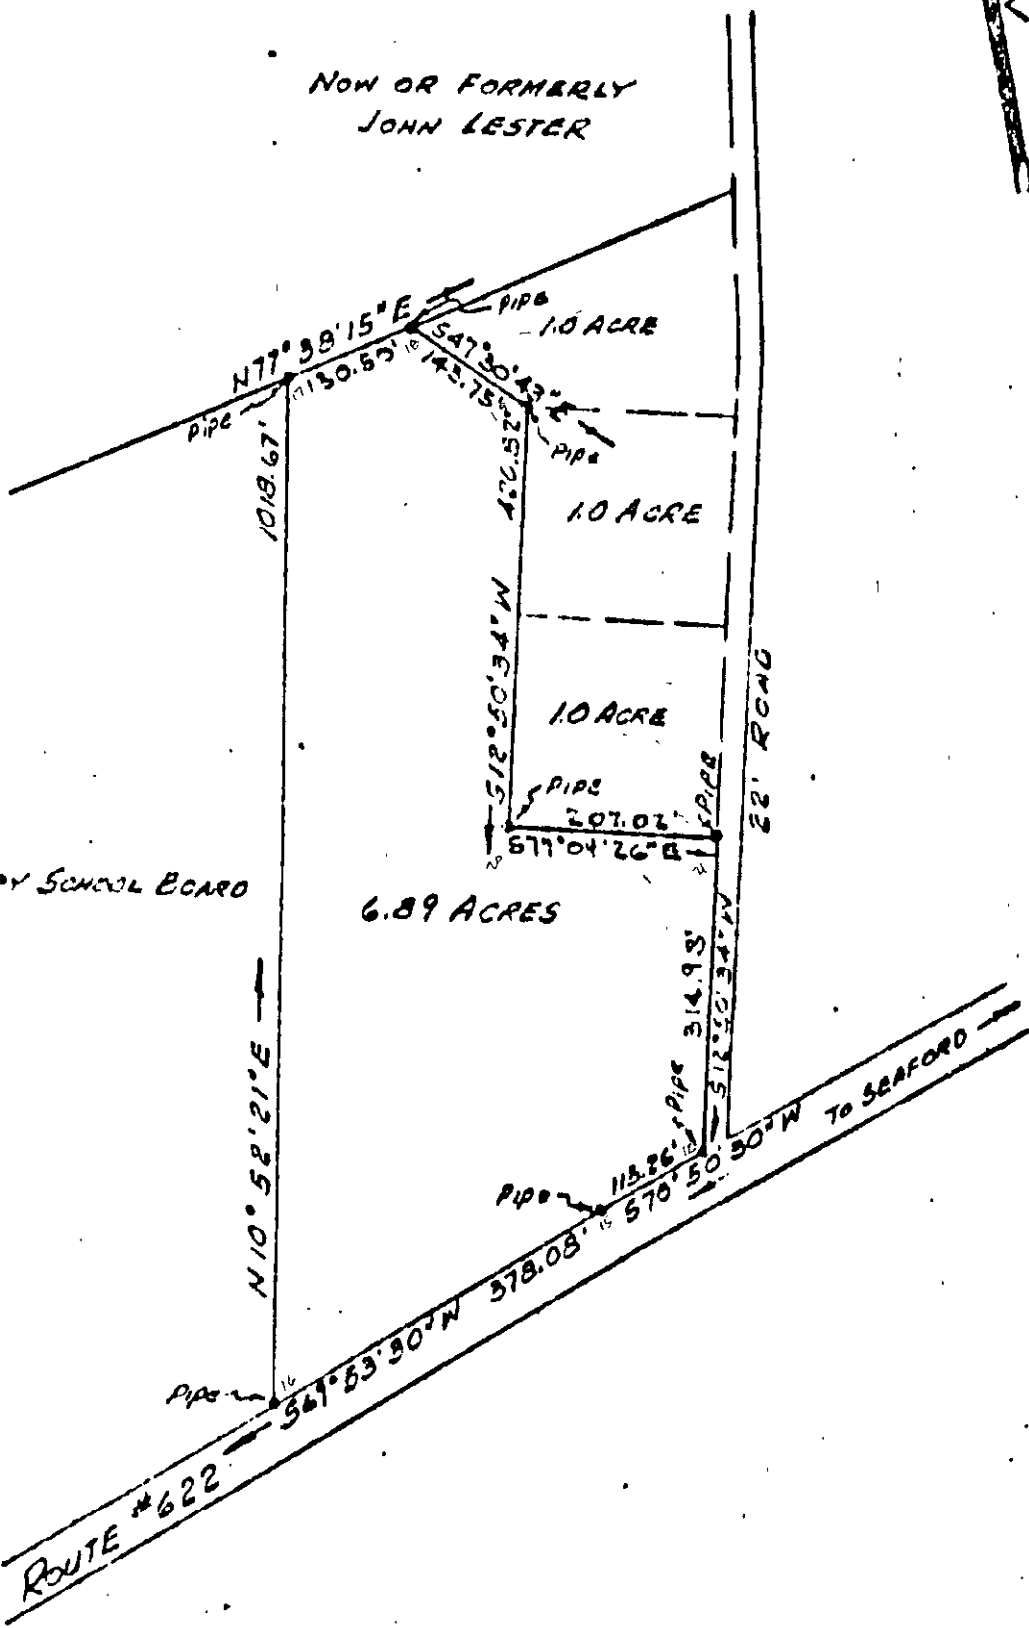

NORTH

NOW OR FORMERLY  
JOHN LESTER

YORK COUNTY SCHOOL BOARD

6.89 ACRES

PLAT OF THE PROPERTY OF	
YORK COUNTY SCHOOL BOARD	
6.89 ACRES	
GRAFTON DISTRICT	
YORK COUNTY, VIRGINIA	
R. F. Pyle	scale 1" = 200'
1962	
R. F. PYLE: Certified Land Surveyor	

25-315