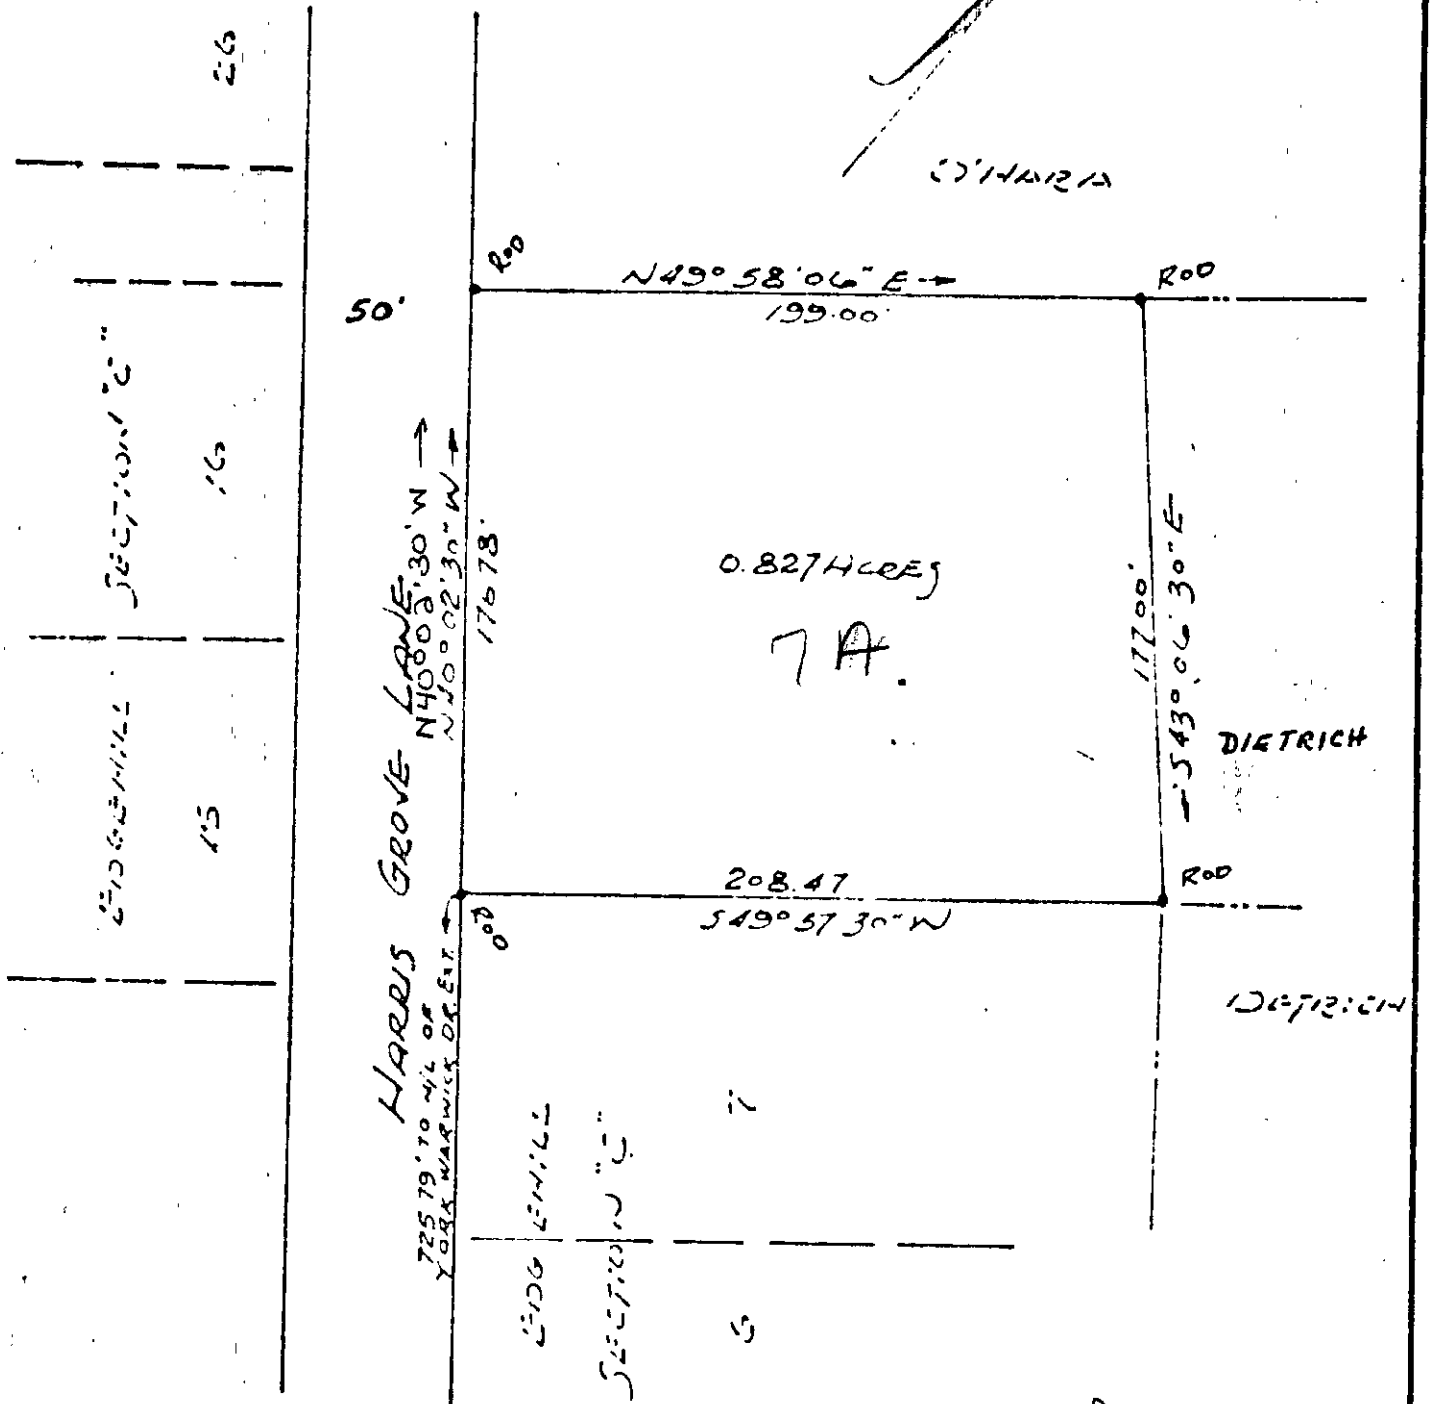

174-106

BOOK 174 PAGE 106

Map of 0.827 Acres of Land on the East Side of Harris Grove Lane in Edgemoor Hill Subdivision York County, VA

Feb. 26, 1964
Scale 1"=60'

[Faint handwritten notes]

2451 @ C 7A

EDGEMOOR HILLS
 YORK COUNTY, VA
 SURVEYOR
 1"=60'