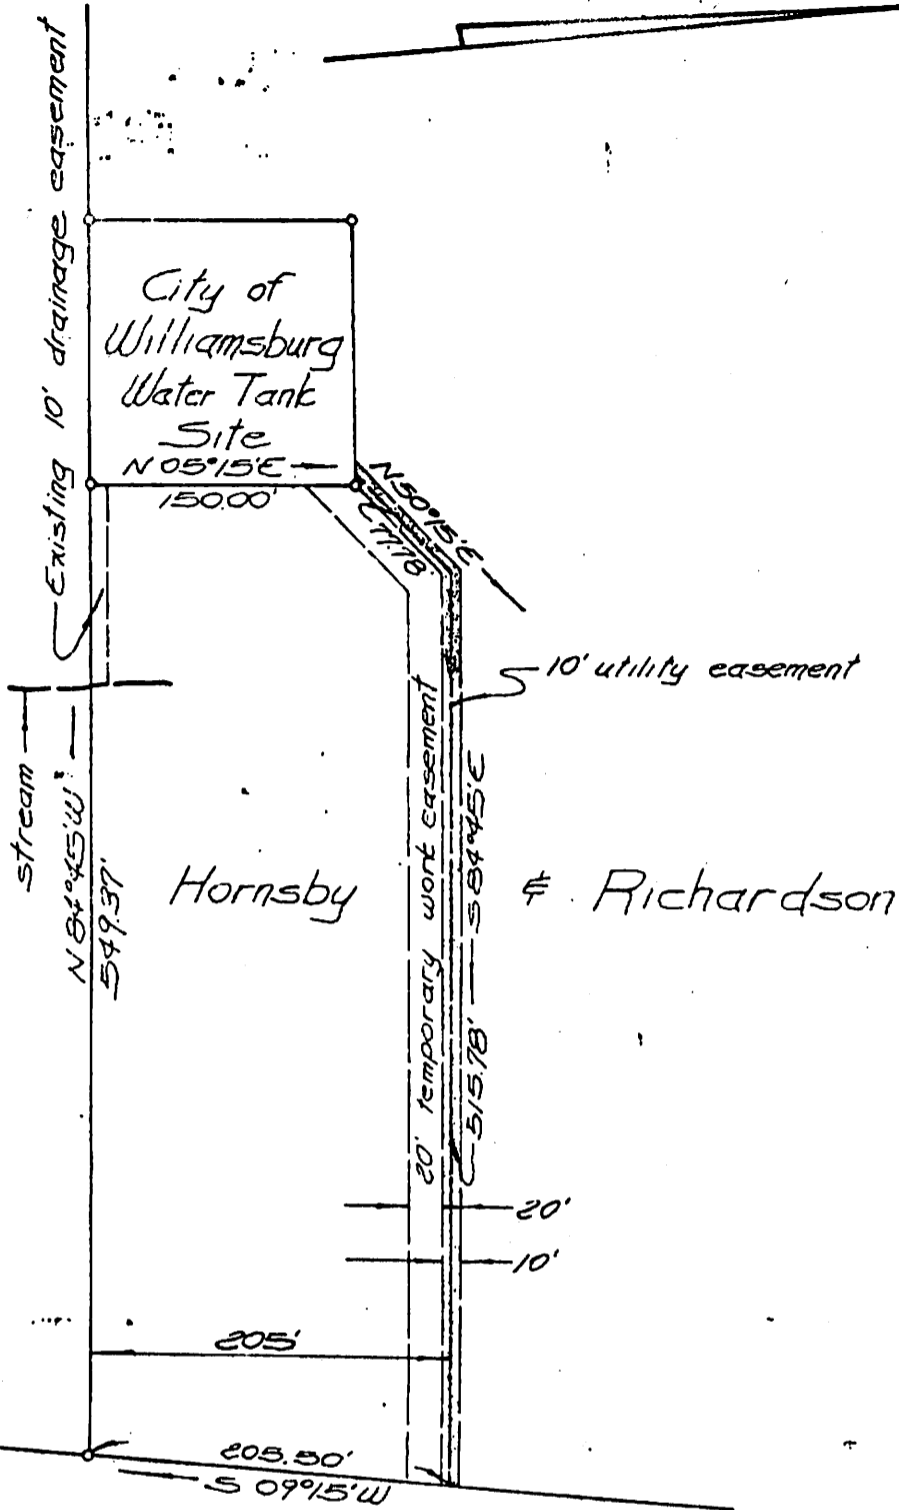

Property of
Presbyterian League
of Norfolk Presbytery

State Route 716

D. L. Gallant

Plat showing
10' utility easement
dedicated to
York County, Virginia

COENEN & ASSOCIATES, ENGINEERS
NEWPORT NEWS, VIRGINIA

SCALE 1" = 100' DATE July 15, 1966

MAP 10 (22) G
10 (22) A
10-43