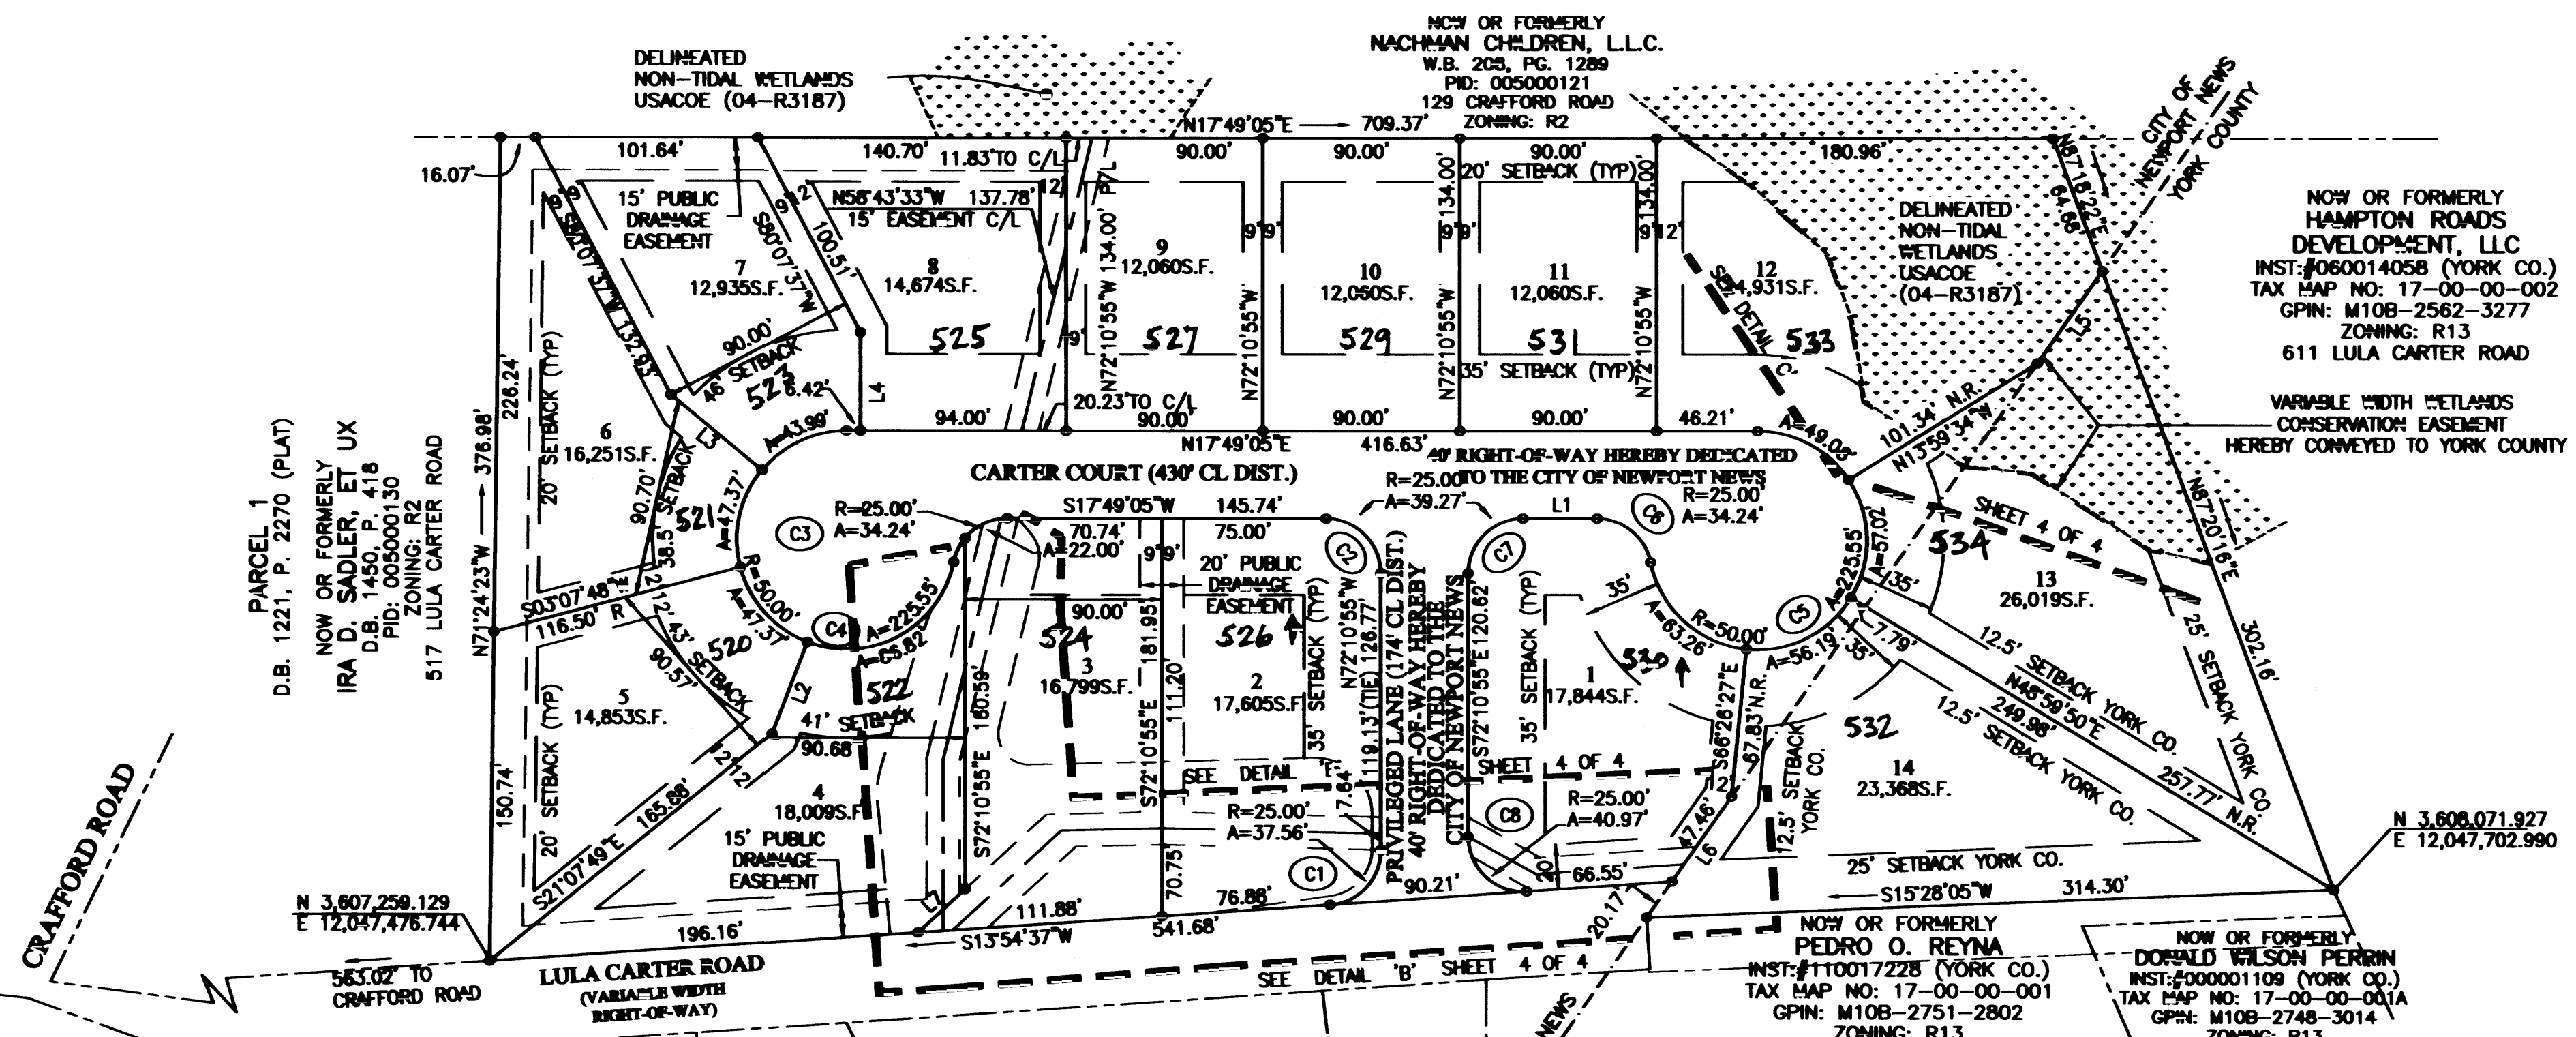

**SUBDIVISION PLAT  
OF  
CARTER ESTATES  
PROPERTY OF LULA CARTER ROAD, LLC**

CITY OF NEWPORT NEWS, VIRGINIA  
AND NELSON MAGISTERIAL DISTRICT  
COUNTY OF YORK, VIRGINIA  
SCALE: 1"=80' OCTOBER 17, 2014

156 STRAWBERRY PLAINS ROAD, SUITE D  
WILLIAMSBURG, VIRGINIA 23185  
(757) 345-2233 - (757) 345-2277 (FAX)

SHEET 3 OF 4

**APPROVED**

YORK COUNTY BOARD OF SUPERVISORS  
BY: *Al Maddalena*  
PLAT APPROVING AGENT  
DATE: 12/18/14

STATE OF VIRGINIA  
COUNTY OF YORK  
IN THE CLERK'S OFFICE OF THE YORK - POQUOSON CIRCUIT COURT THIS  
11 DAY OF DECEMBER, 2014, THIS MAP WAS  
PRESENTED AND ADMITTED TO RECORD AS THE LAW DIRECTS AS INSTRUMENT  
NUMBER 18151485  
TESTE: *Kristen A. Nelson*  
CLERK  
BY: *Christina M. ...*  
PROPERTY IS TAX MAP I.D. 17-00-00-002A