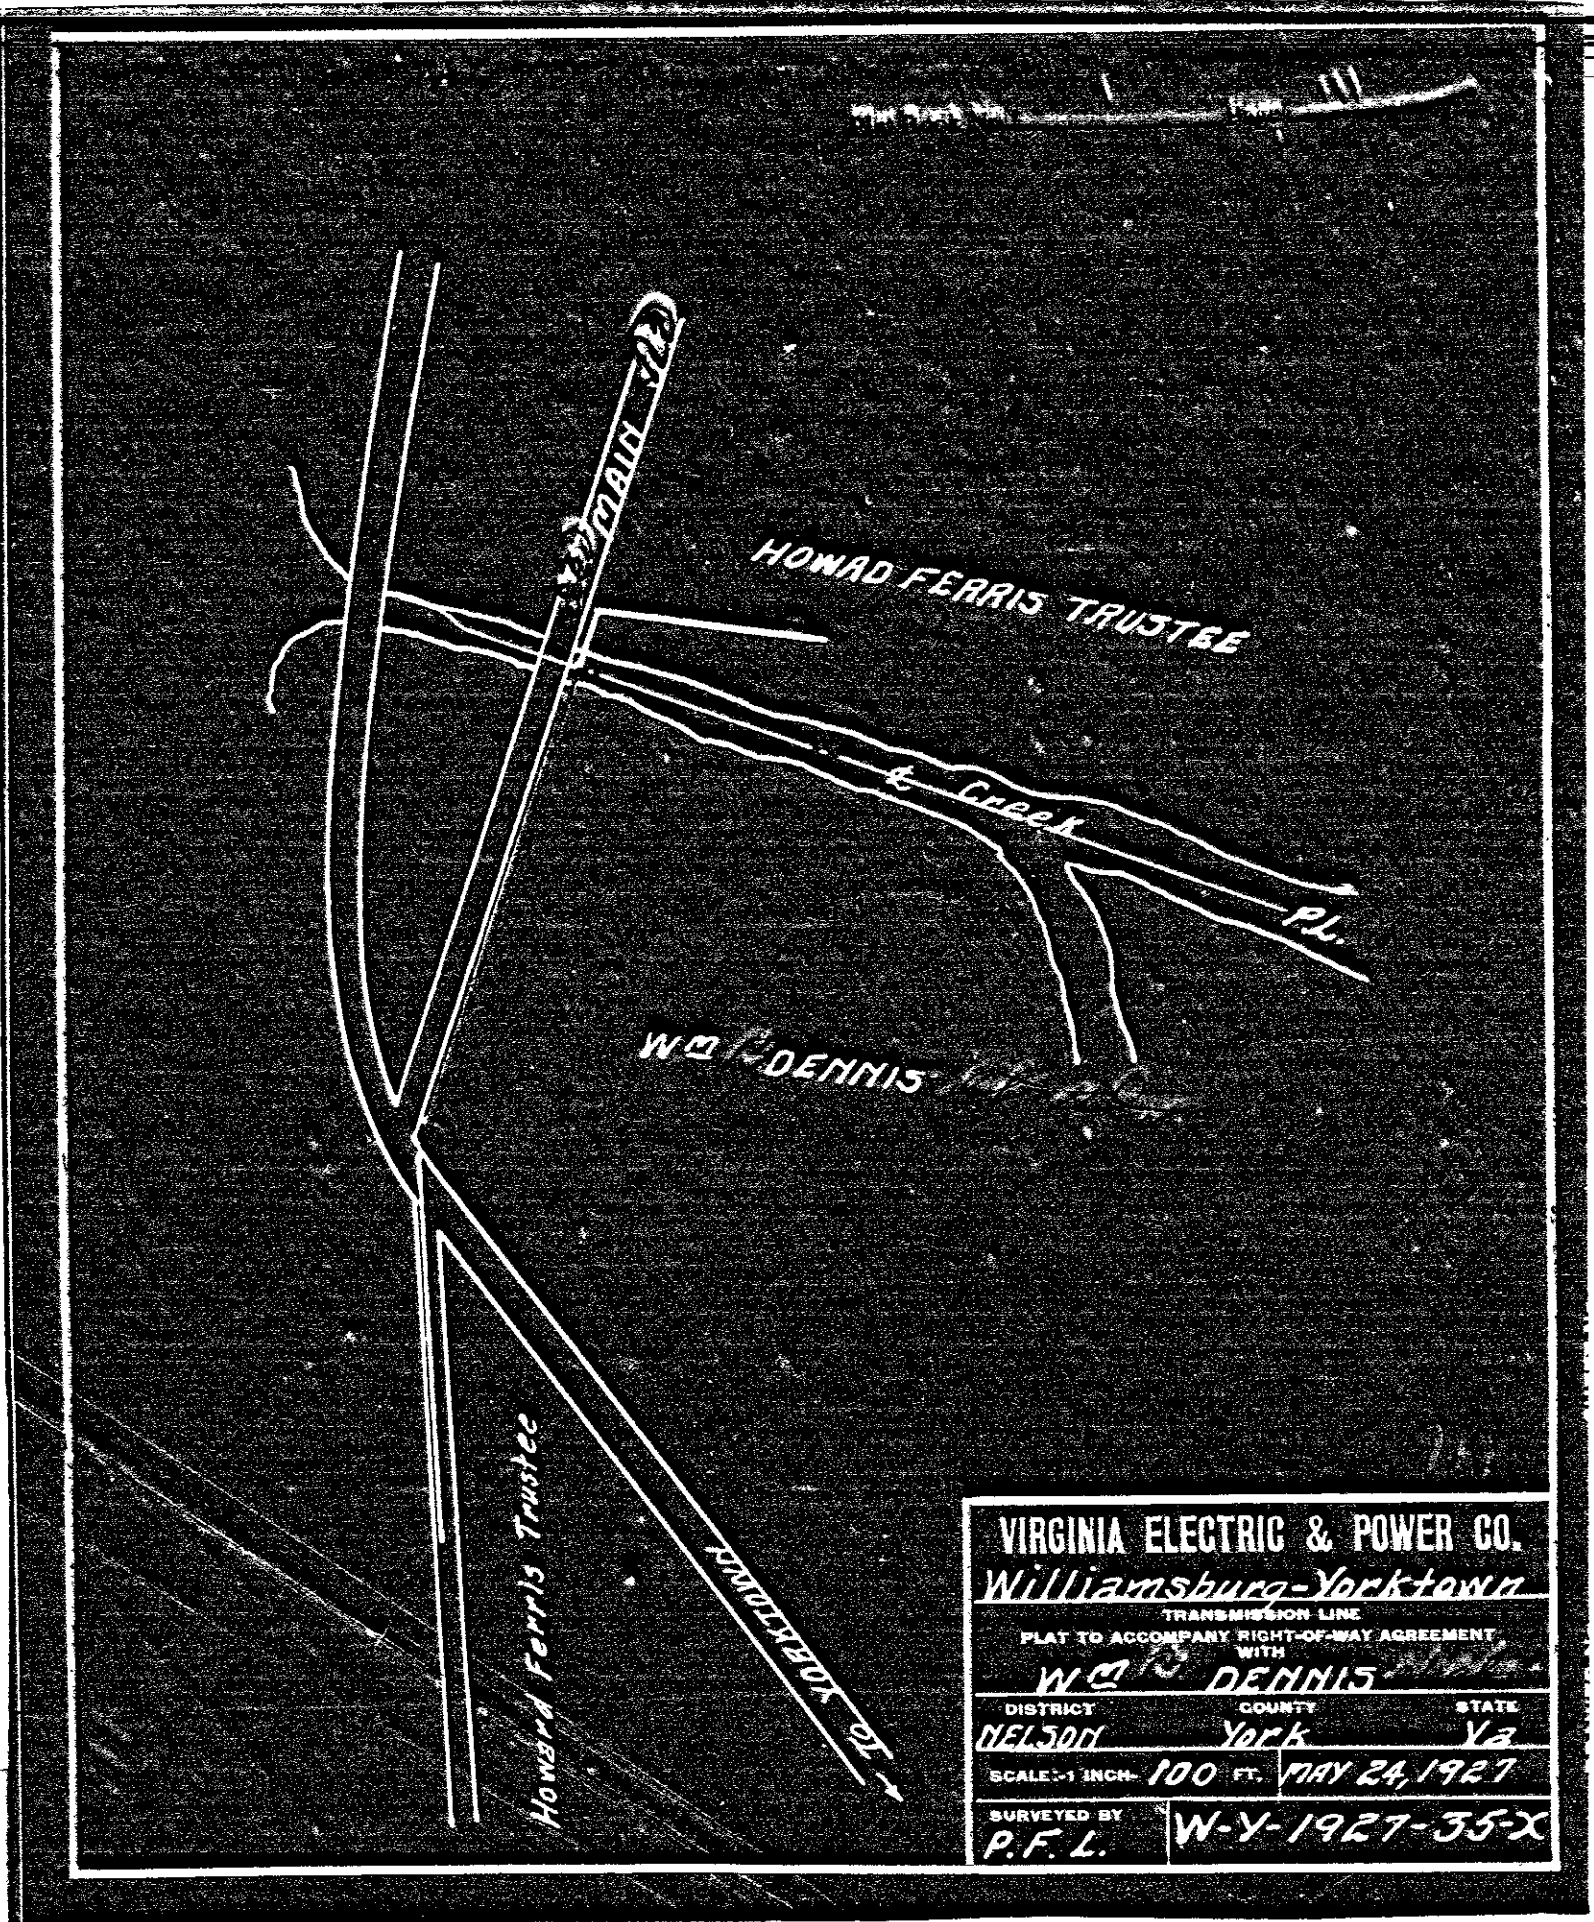

112

Plat Book No. 1 Page 112 111  
112

Rec'd January 13, 1928  
Sydney Smith

A Plat and division of the tract of Land Situate at Smithville, Popponess District York Co. Va. Willed to Howard & William Tabb by Mary O. Tabb, deed. This whole tract contains 114 <sup>26</sup>/<sub>100</sub> Acres - Divided into two equal Shares of 57 <sup>13</sup>/<sub>100</sub> Acres Each - Howard Tabb gets the Eastward one-half & William Tabb gets the Westward one-half - Surveyed September 21<sup>st</sup> - 22<sup>nd</sup> & 26<sup>th</sup> 1927

Sydney Smith  
Surveyor

Scale  
2.64 feet = one Inch