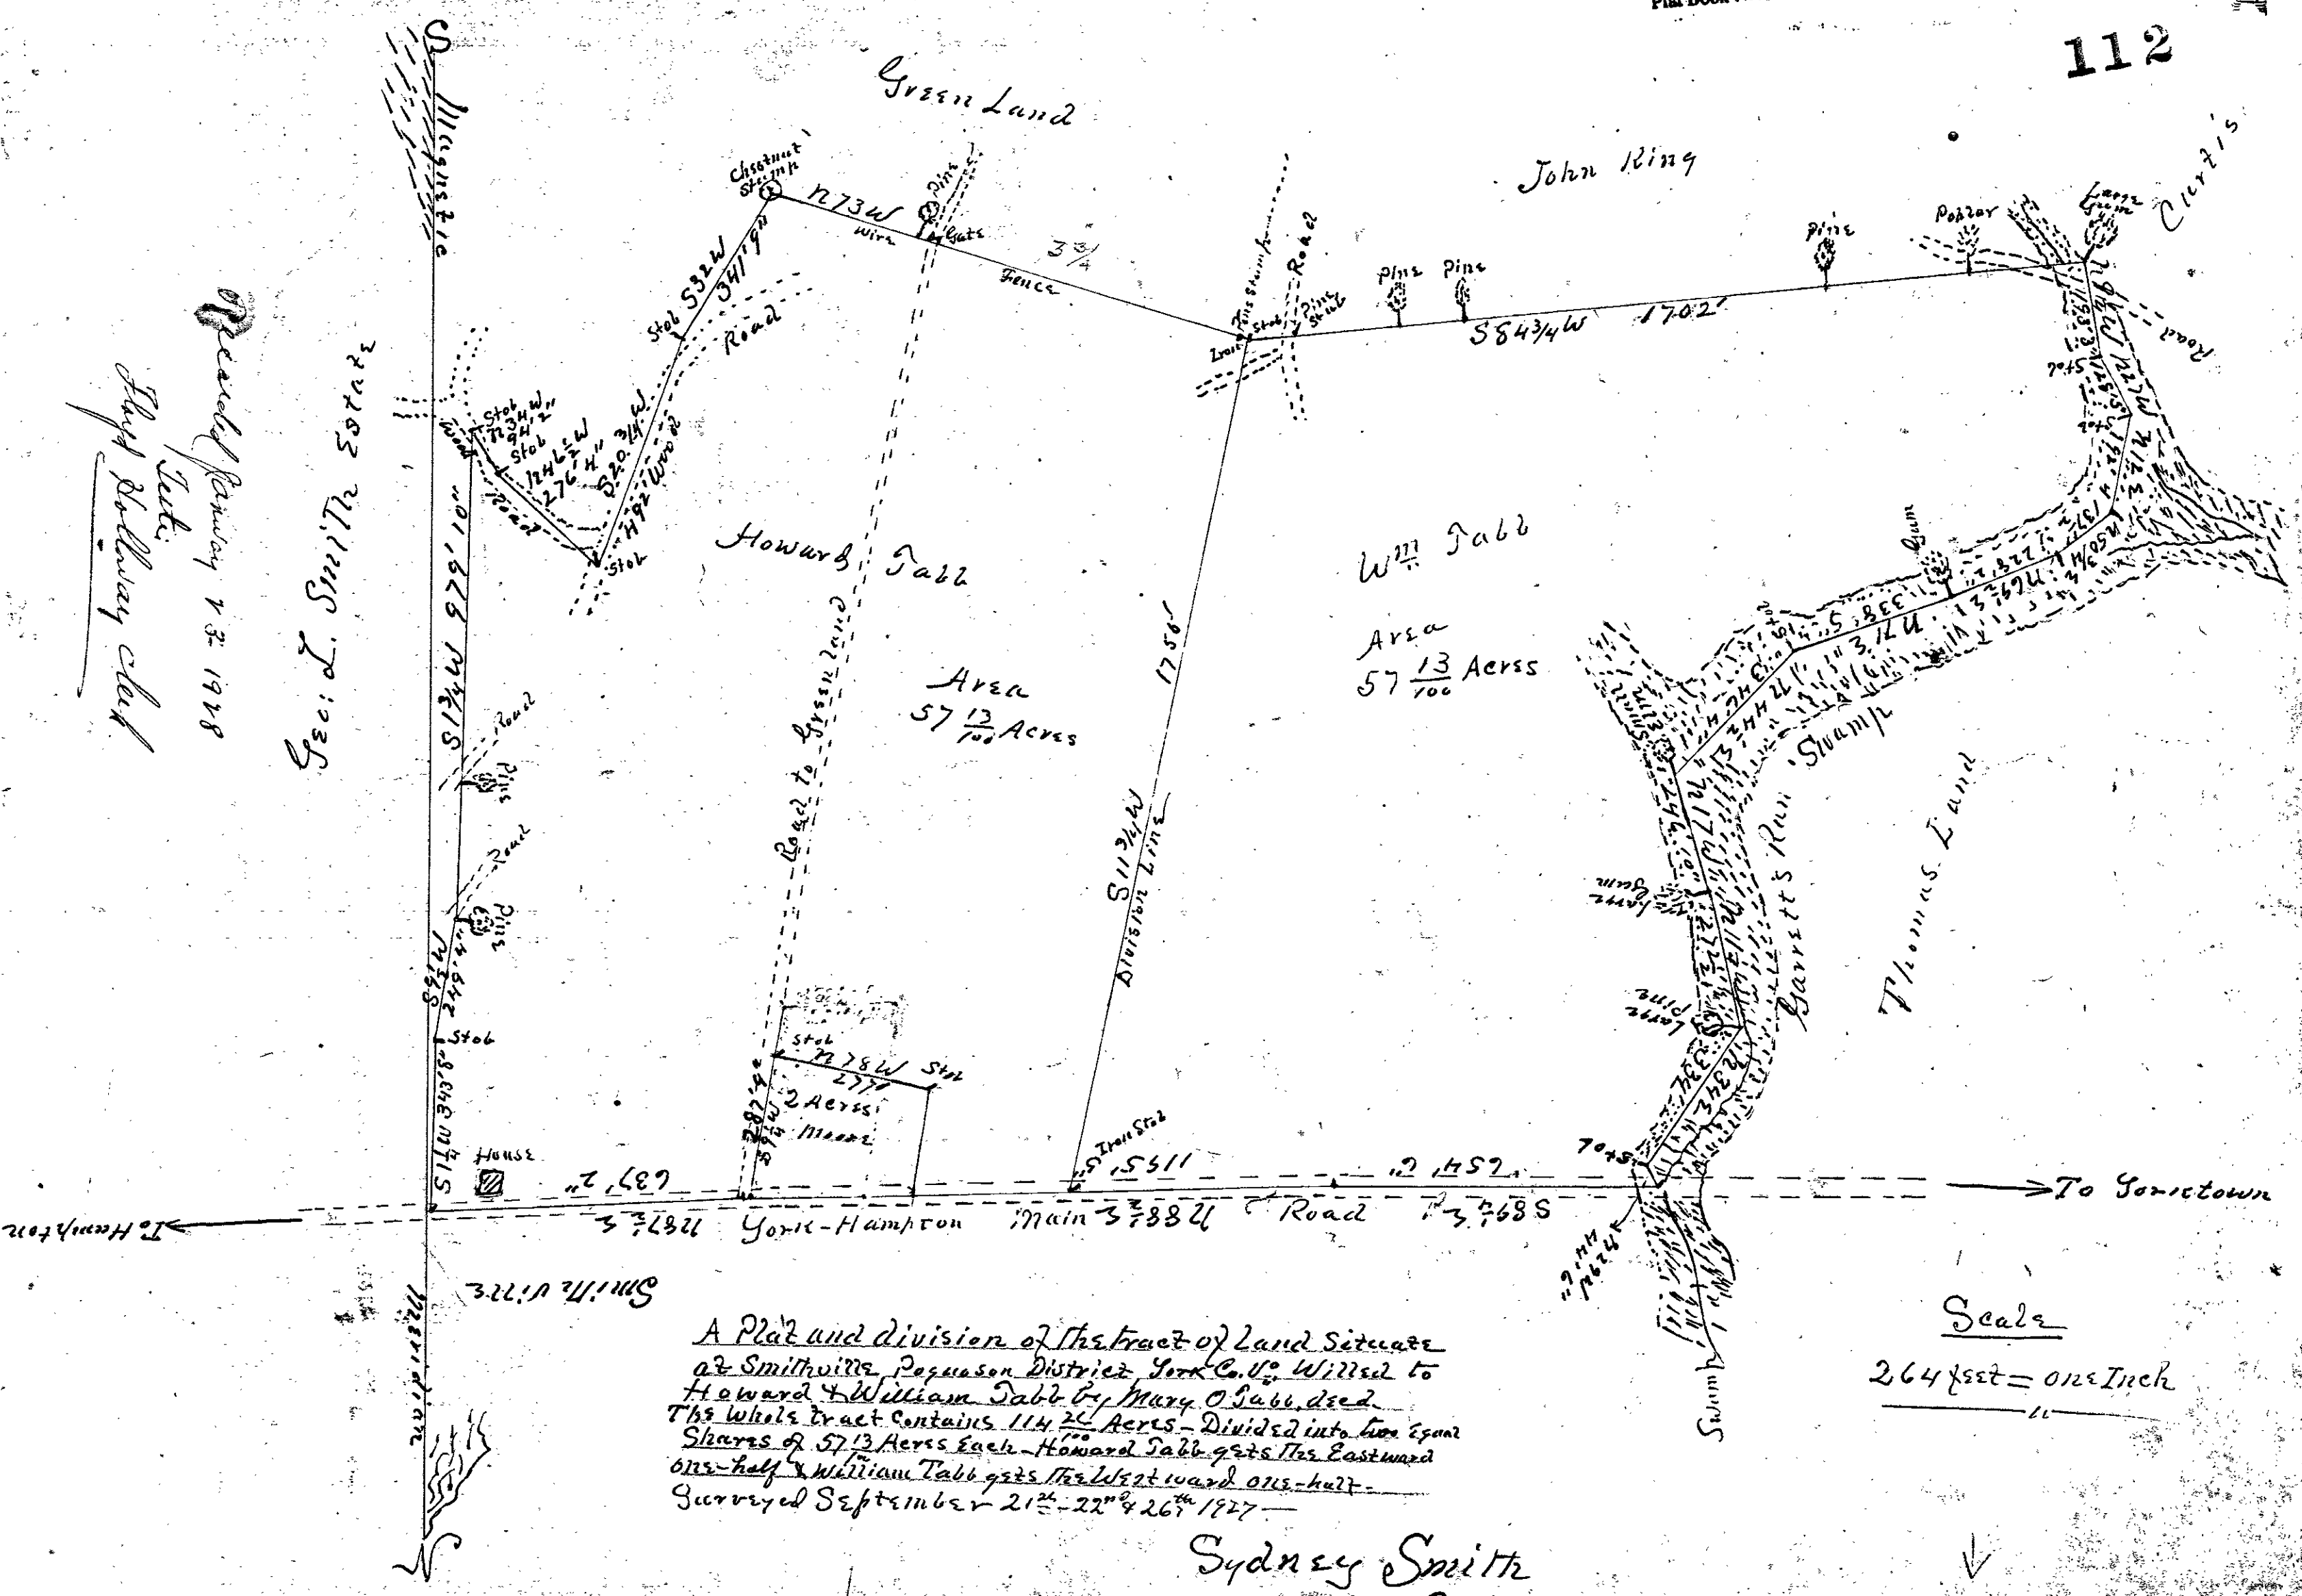

112

Plat Book No. 1 Page 112 111  
112

Rec'd January 13, 1928  
Sydney Smith

A Plat and division of the tract of Land Situate at Smithville, Popponess District York Co. Va. Willed to Howard & William Tabb by Mary O. Tabb, deed. This whole tract contains 114 <sup>26</sup>/<sub>100</sub> Acres - Divided into two equal Shares of 57 <sup>13</sup>/<sub>100</sub> Acres Each - Howard Tabb gets the Eastward one-half & William Tabb gets the Westward one-half - Surveyed September 21<sup>st</sup> - 22<sup>nd</sup> & 26<sup>th</sup> 1927

Sydney Smith  
Surveyor

Scale  
2.64 feet = one Inch