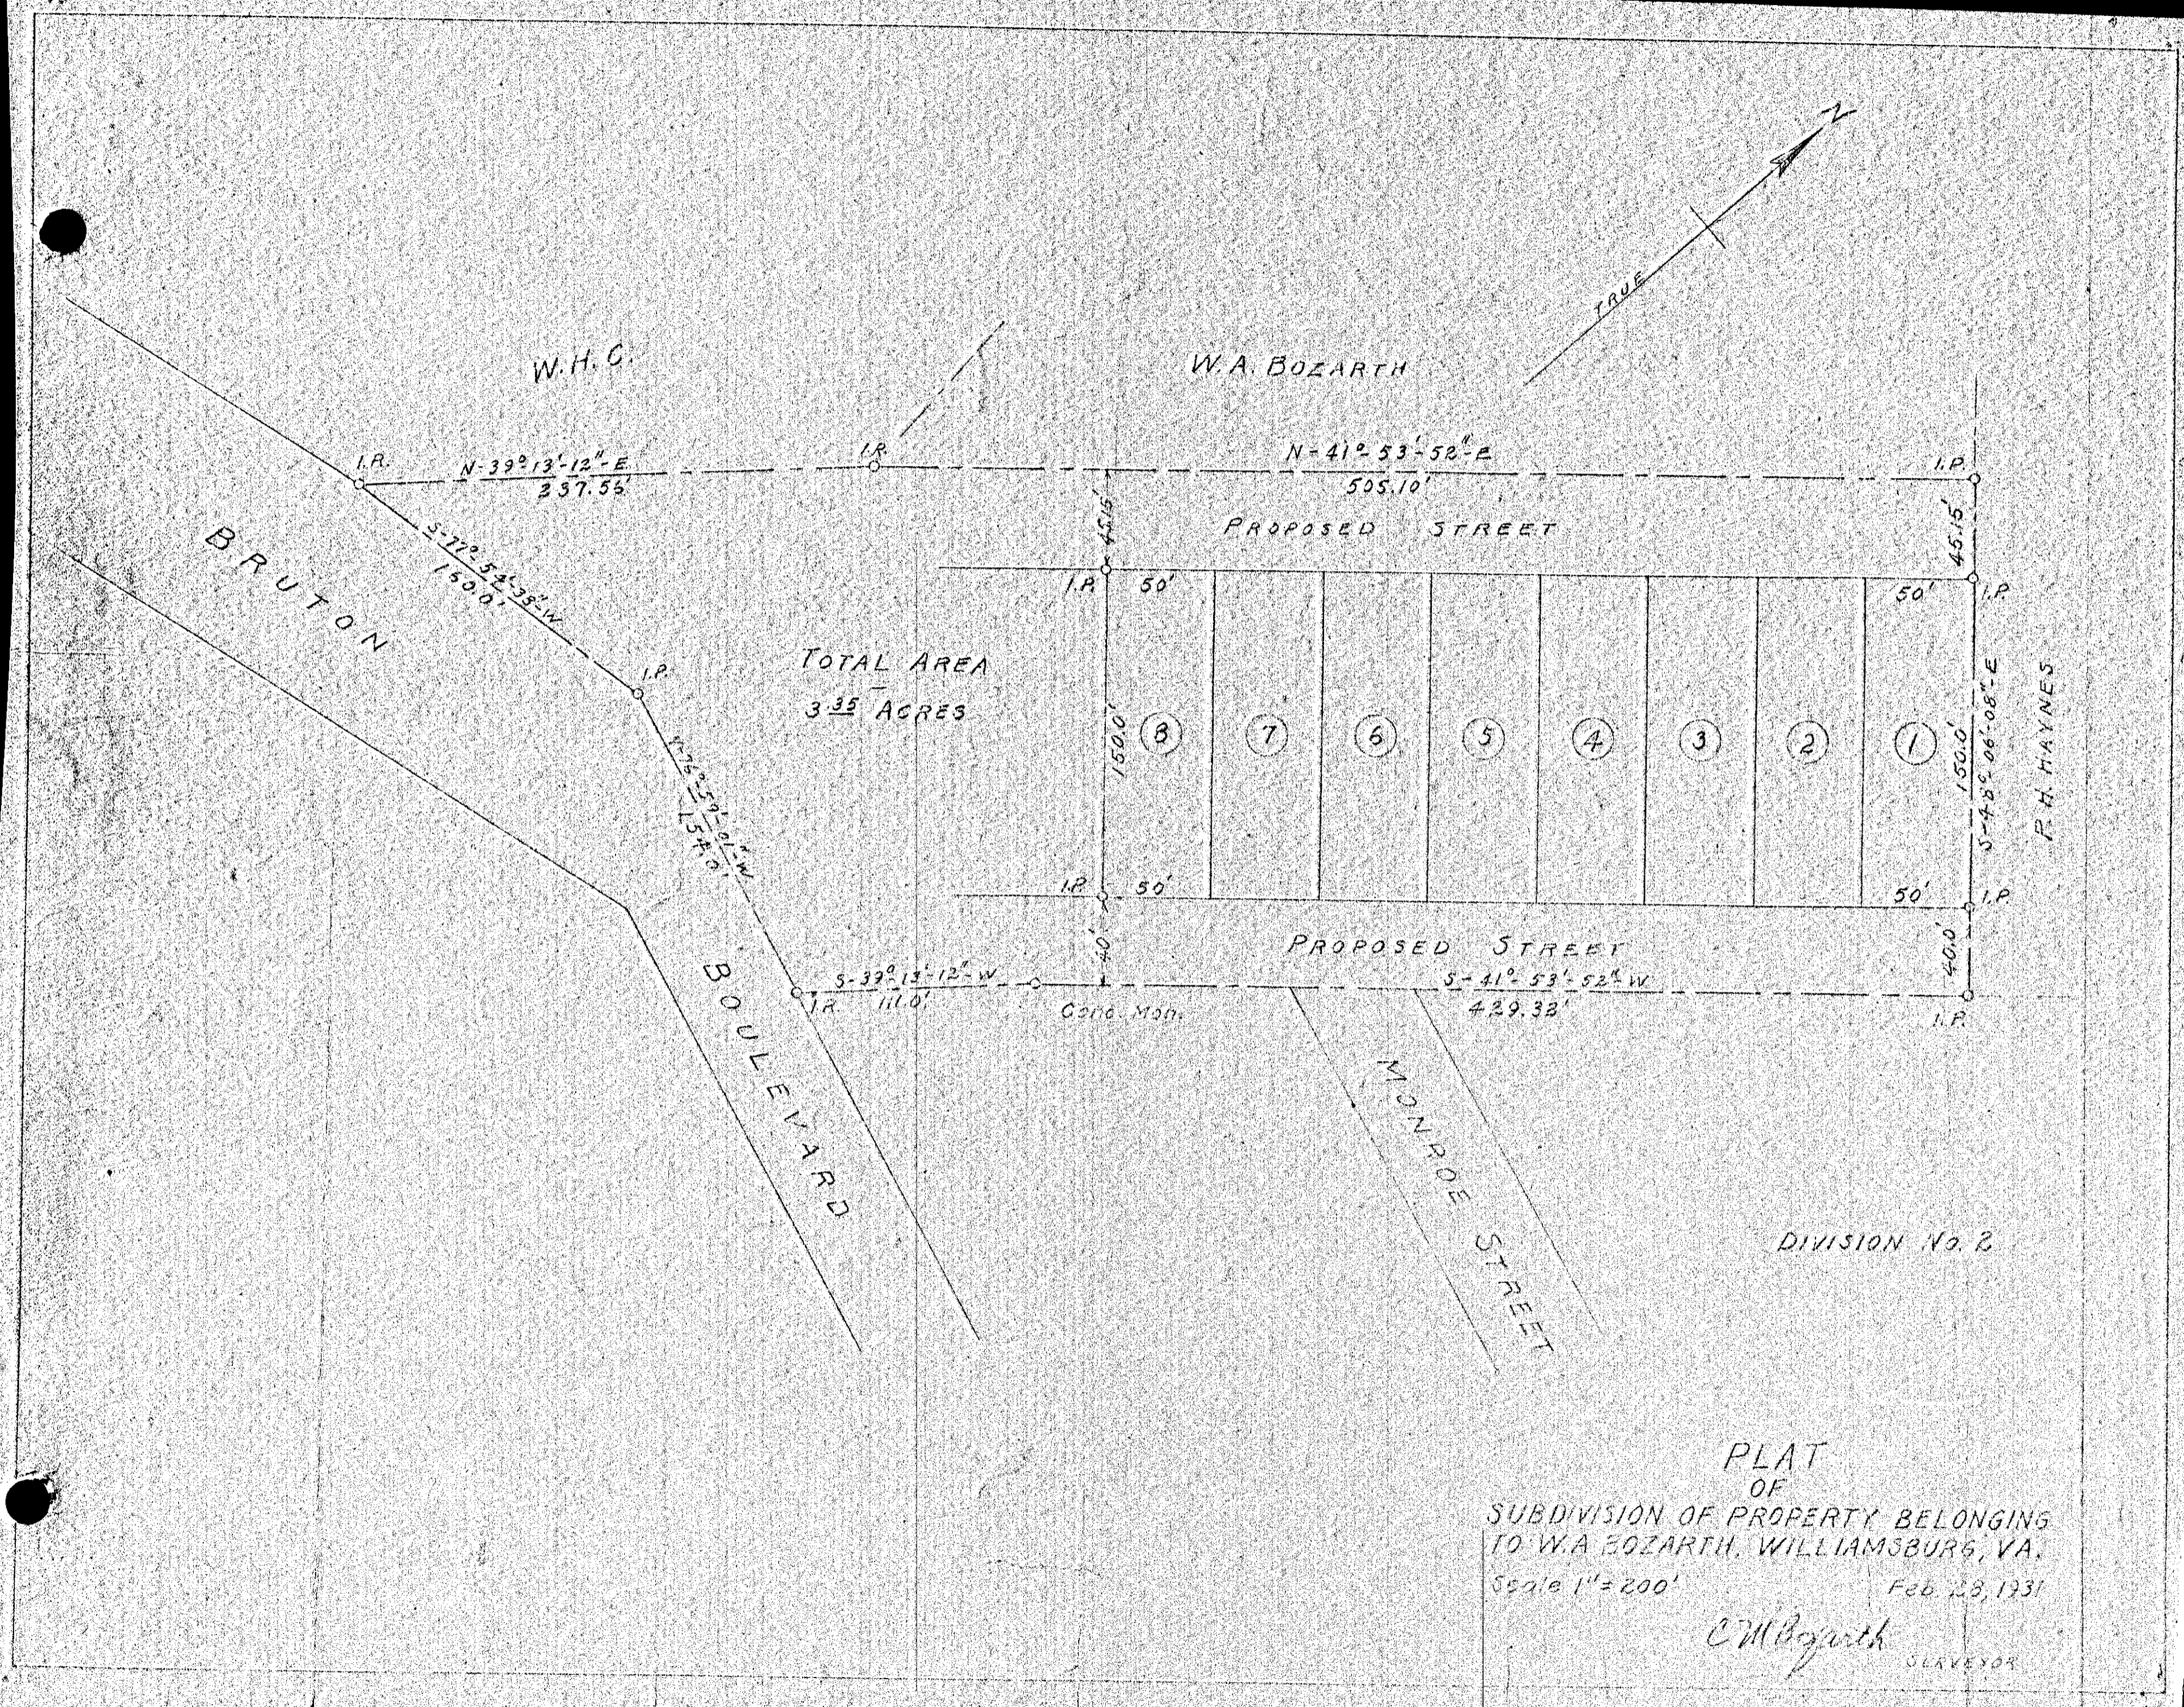

See Certificate of Variation of Plat
Deed Book 83 Page 429.

PLAT BOOK No. 1 Page 197

1917

TOTAL AREA
3.35 ACRES

PLAT
OF
SUBDIVISION OF PROPERTY BELONGING
TO W.A. BOZARTH, WILLIAMSBURG, VA.
Scale 1"=200' Feb 23, 1931
C.M. Bozarth
SURVEYOR