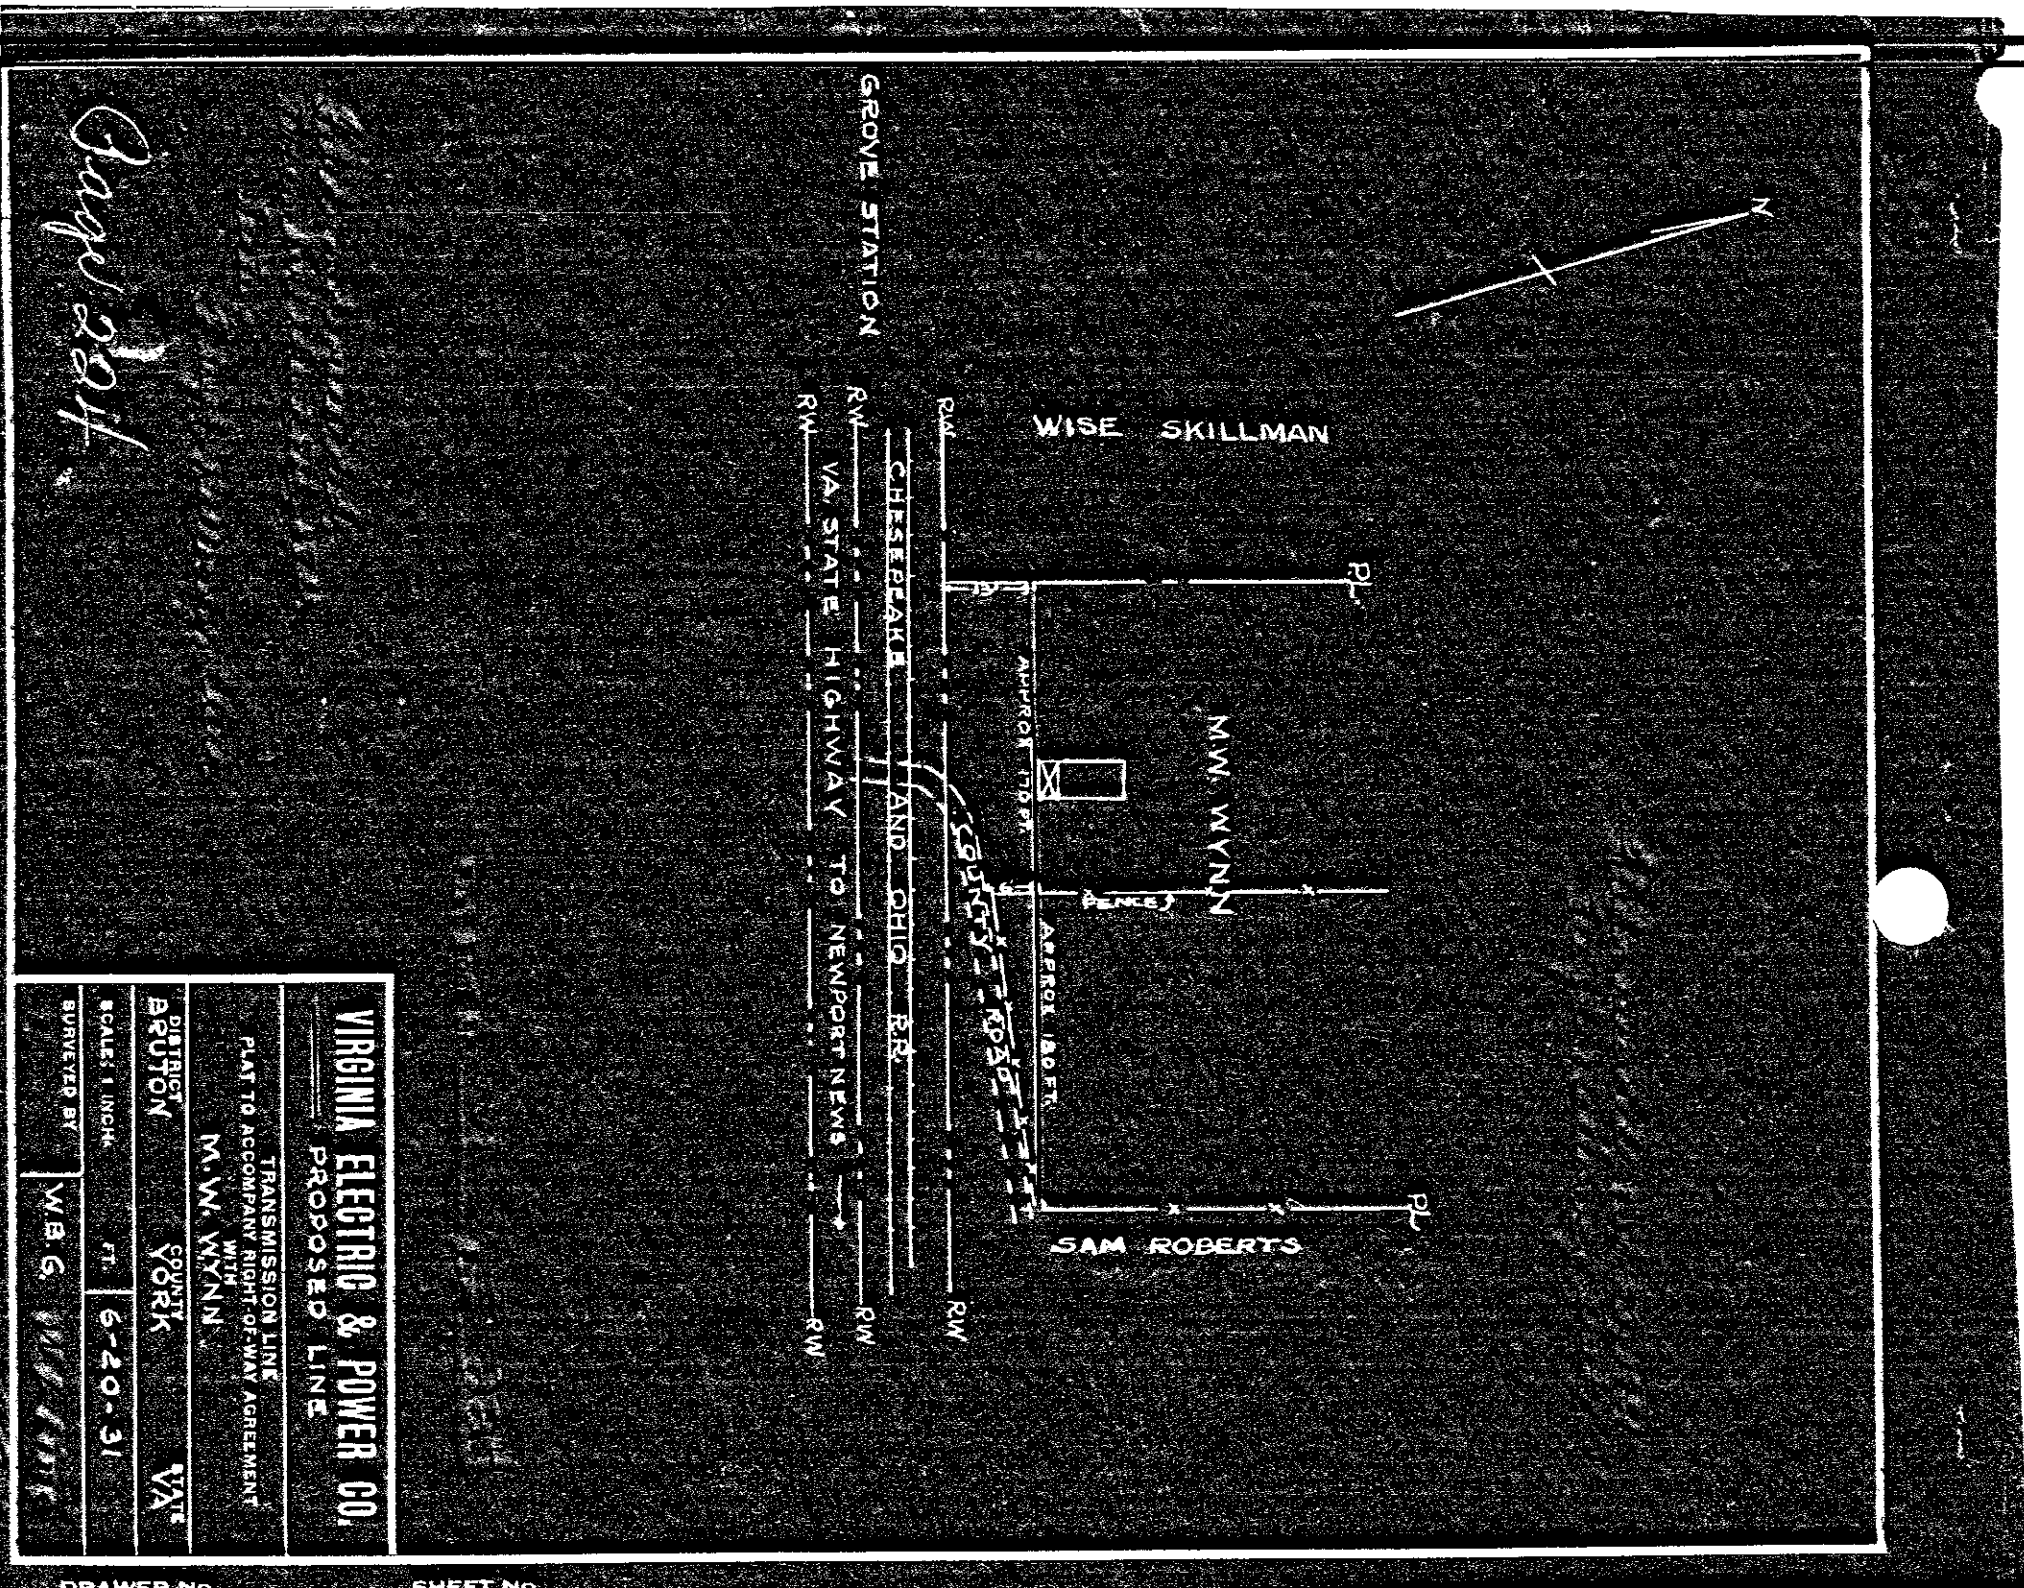

Proposed

224

225

Map Showing Property of J. W. Dana Bruton Dist. York County, Va. Jan. 19, 1932. Scale 1" = 200'. V. D. McManus Surveying & Mapping Williamsburg, Va.

225