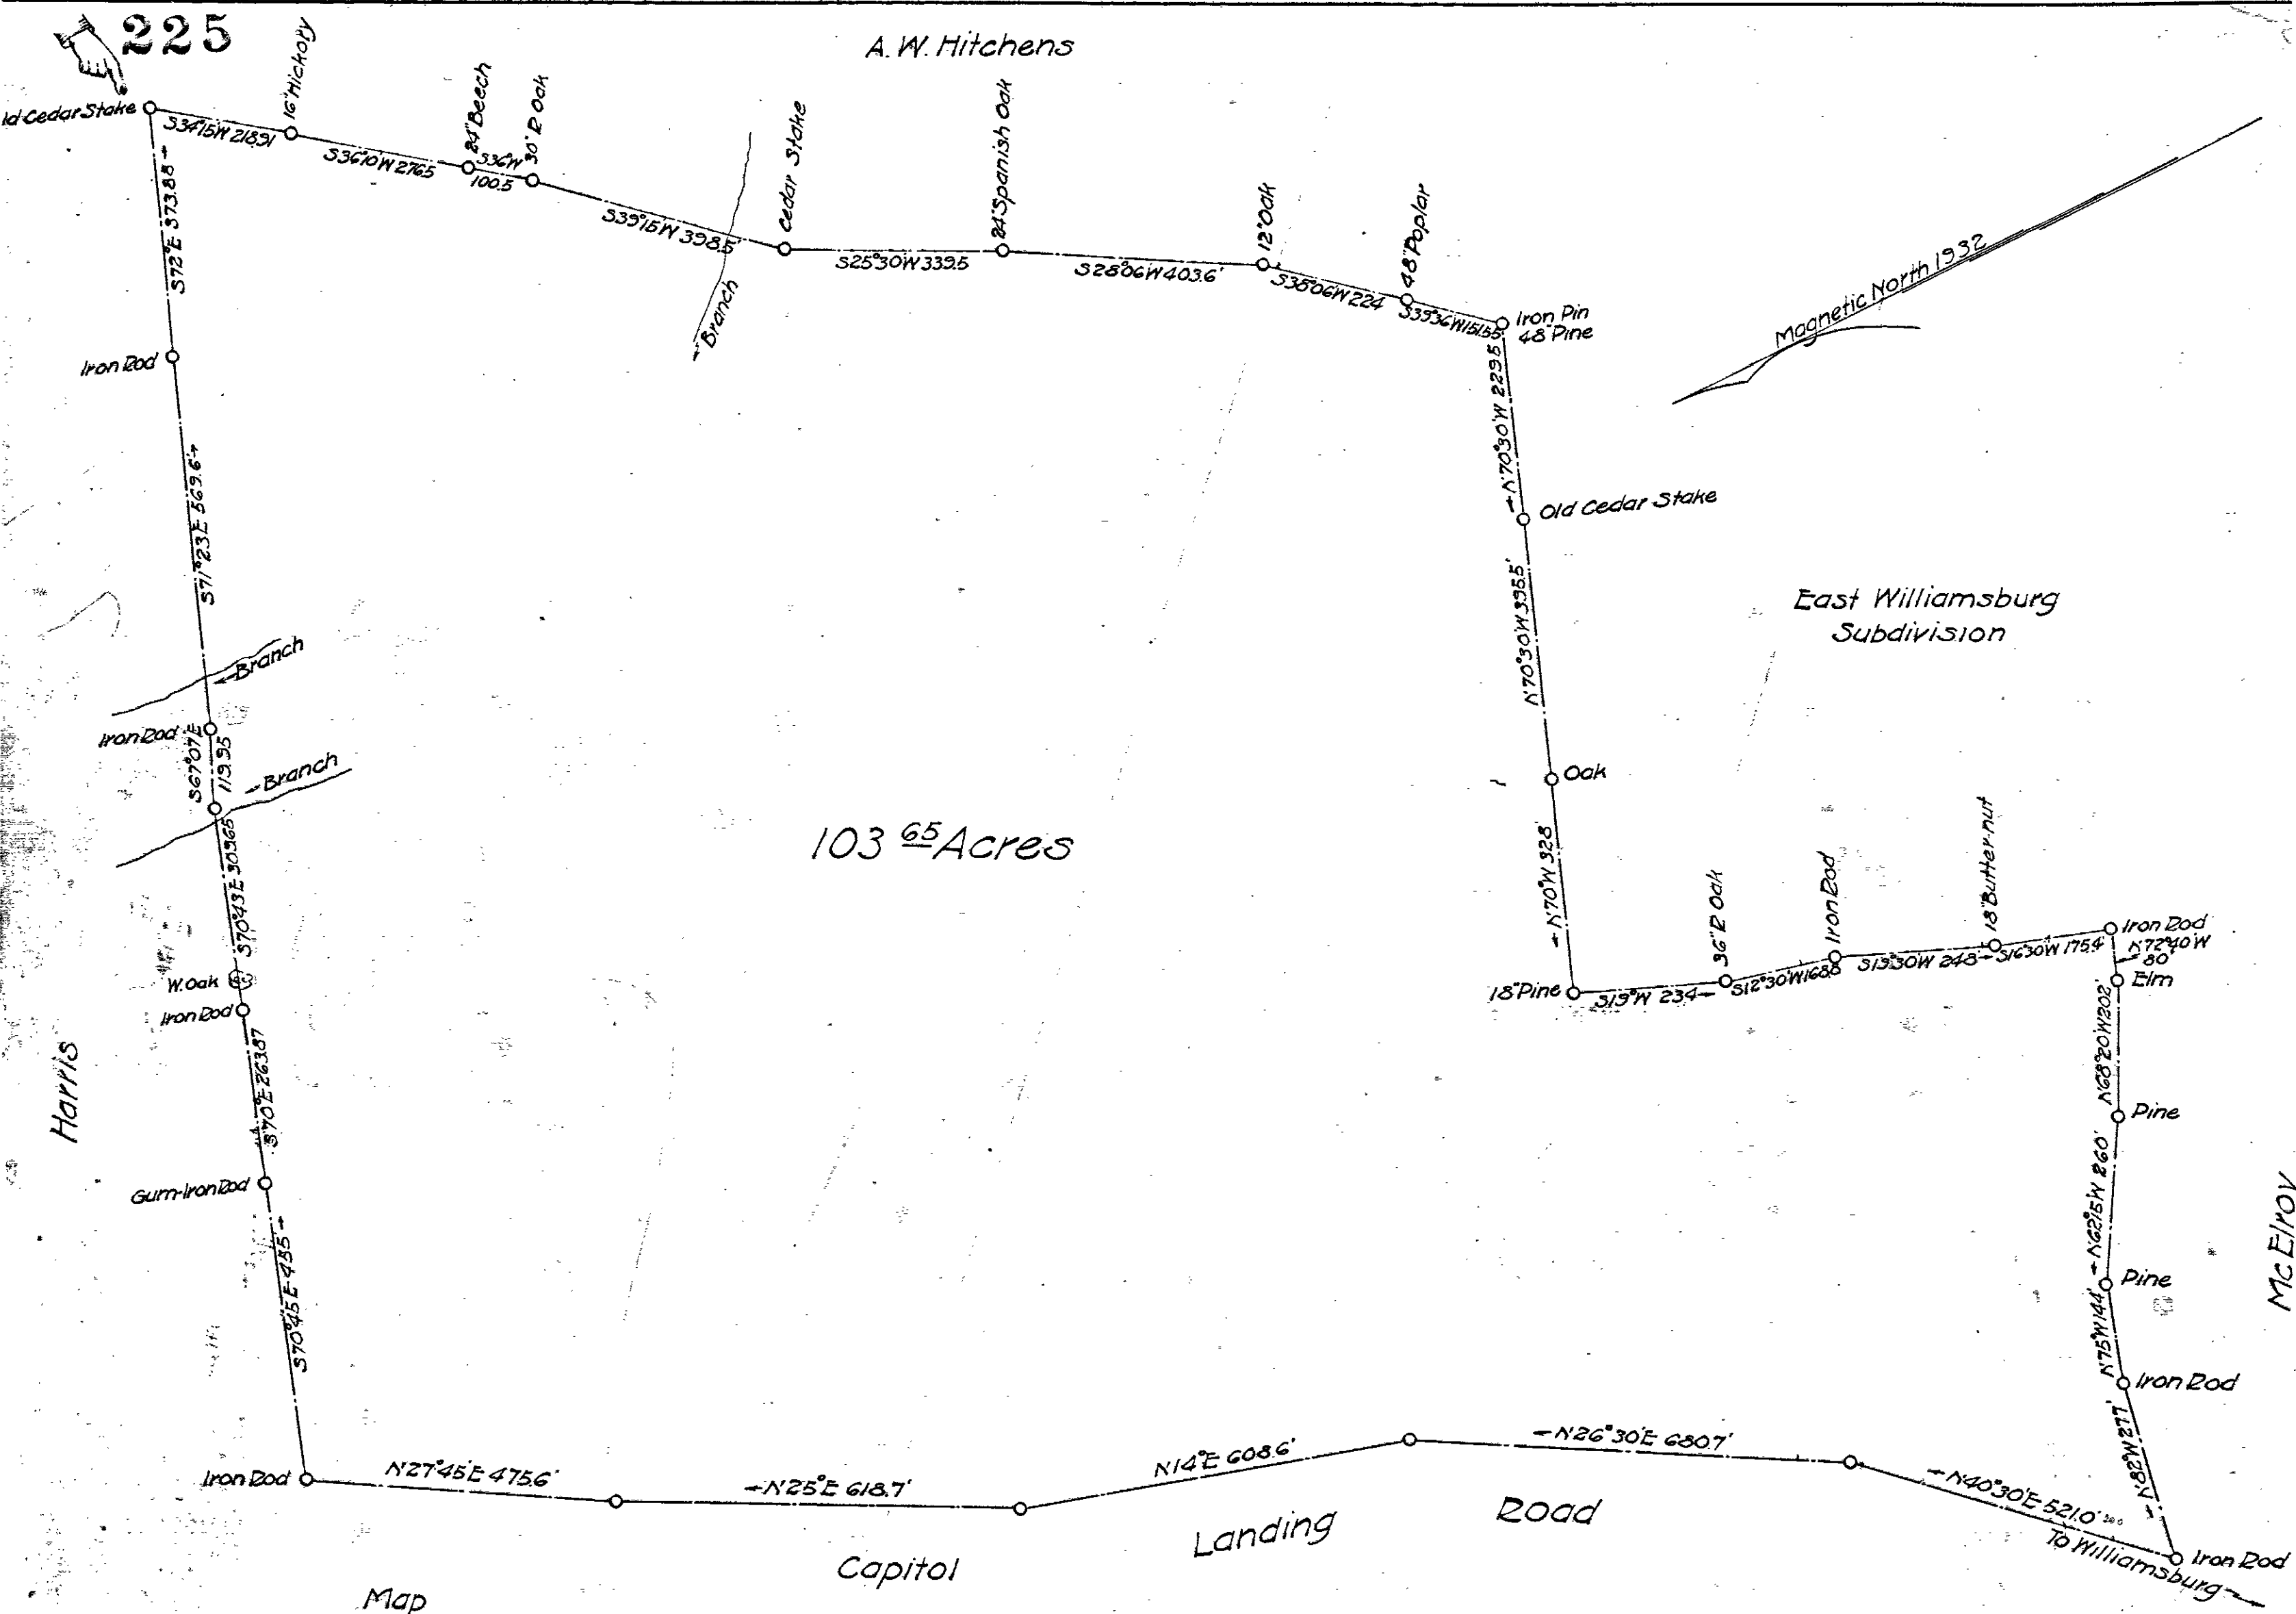

Proposed

224

225

Map Showing Property of J. W. Dana Bruton Dist. York County, Va. Jan. 19, 1932. Scale 1" = 200'. V. D. McManus Surveying & Mapping Williamsburg, Va.

225