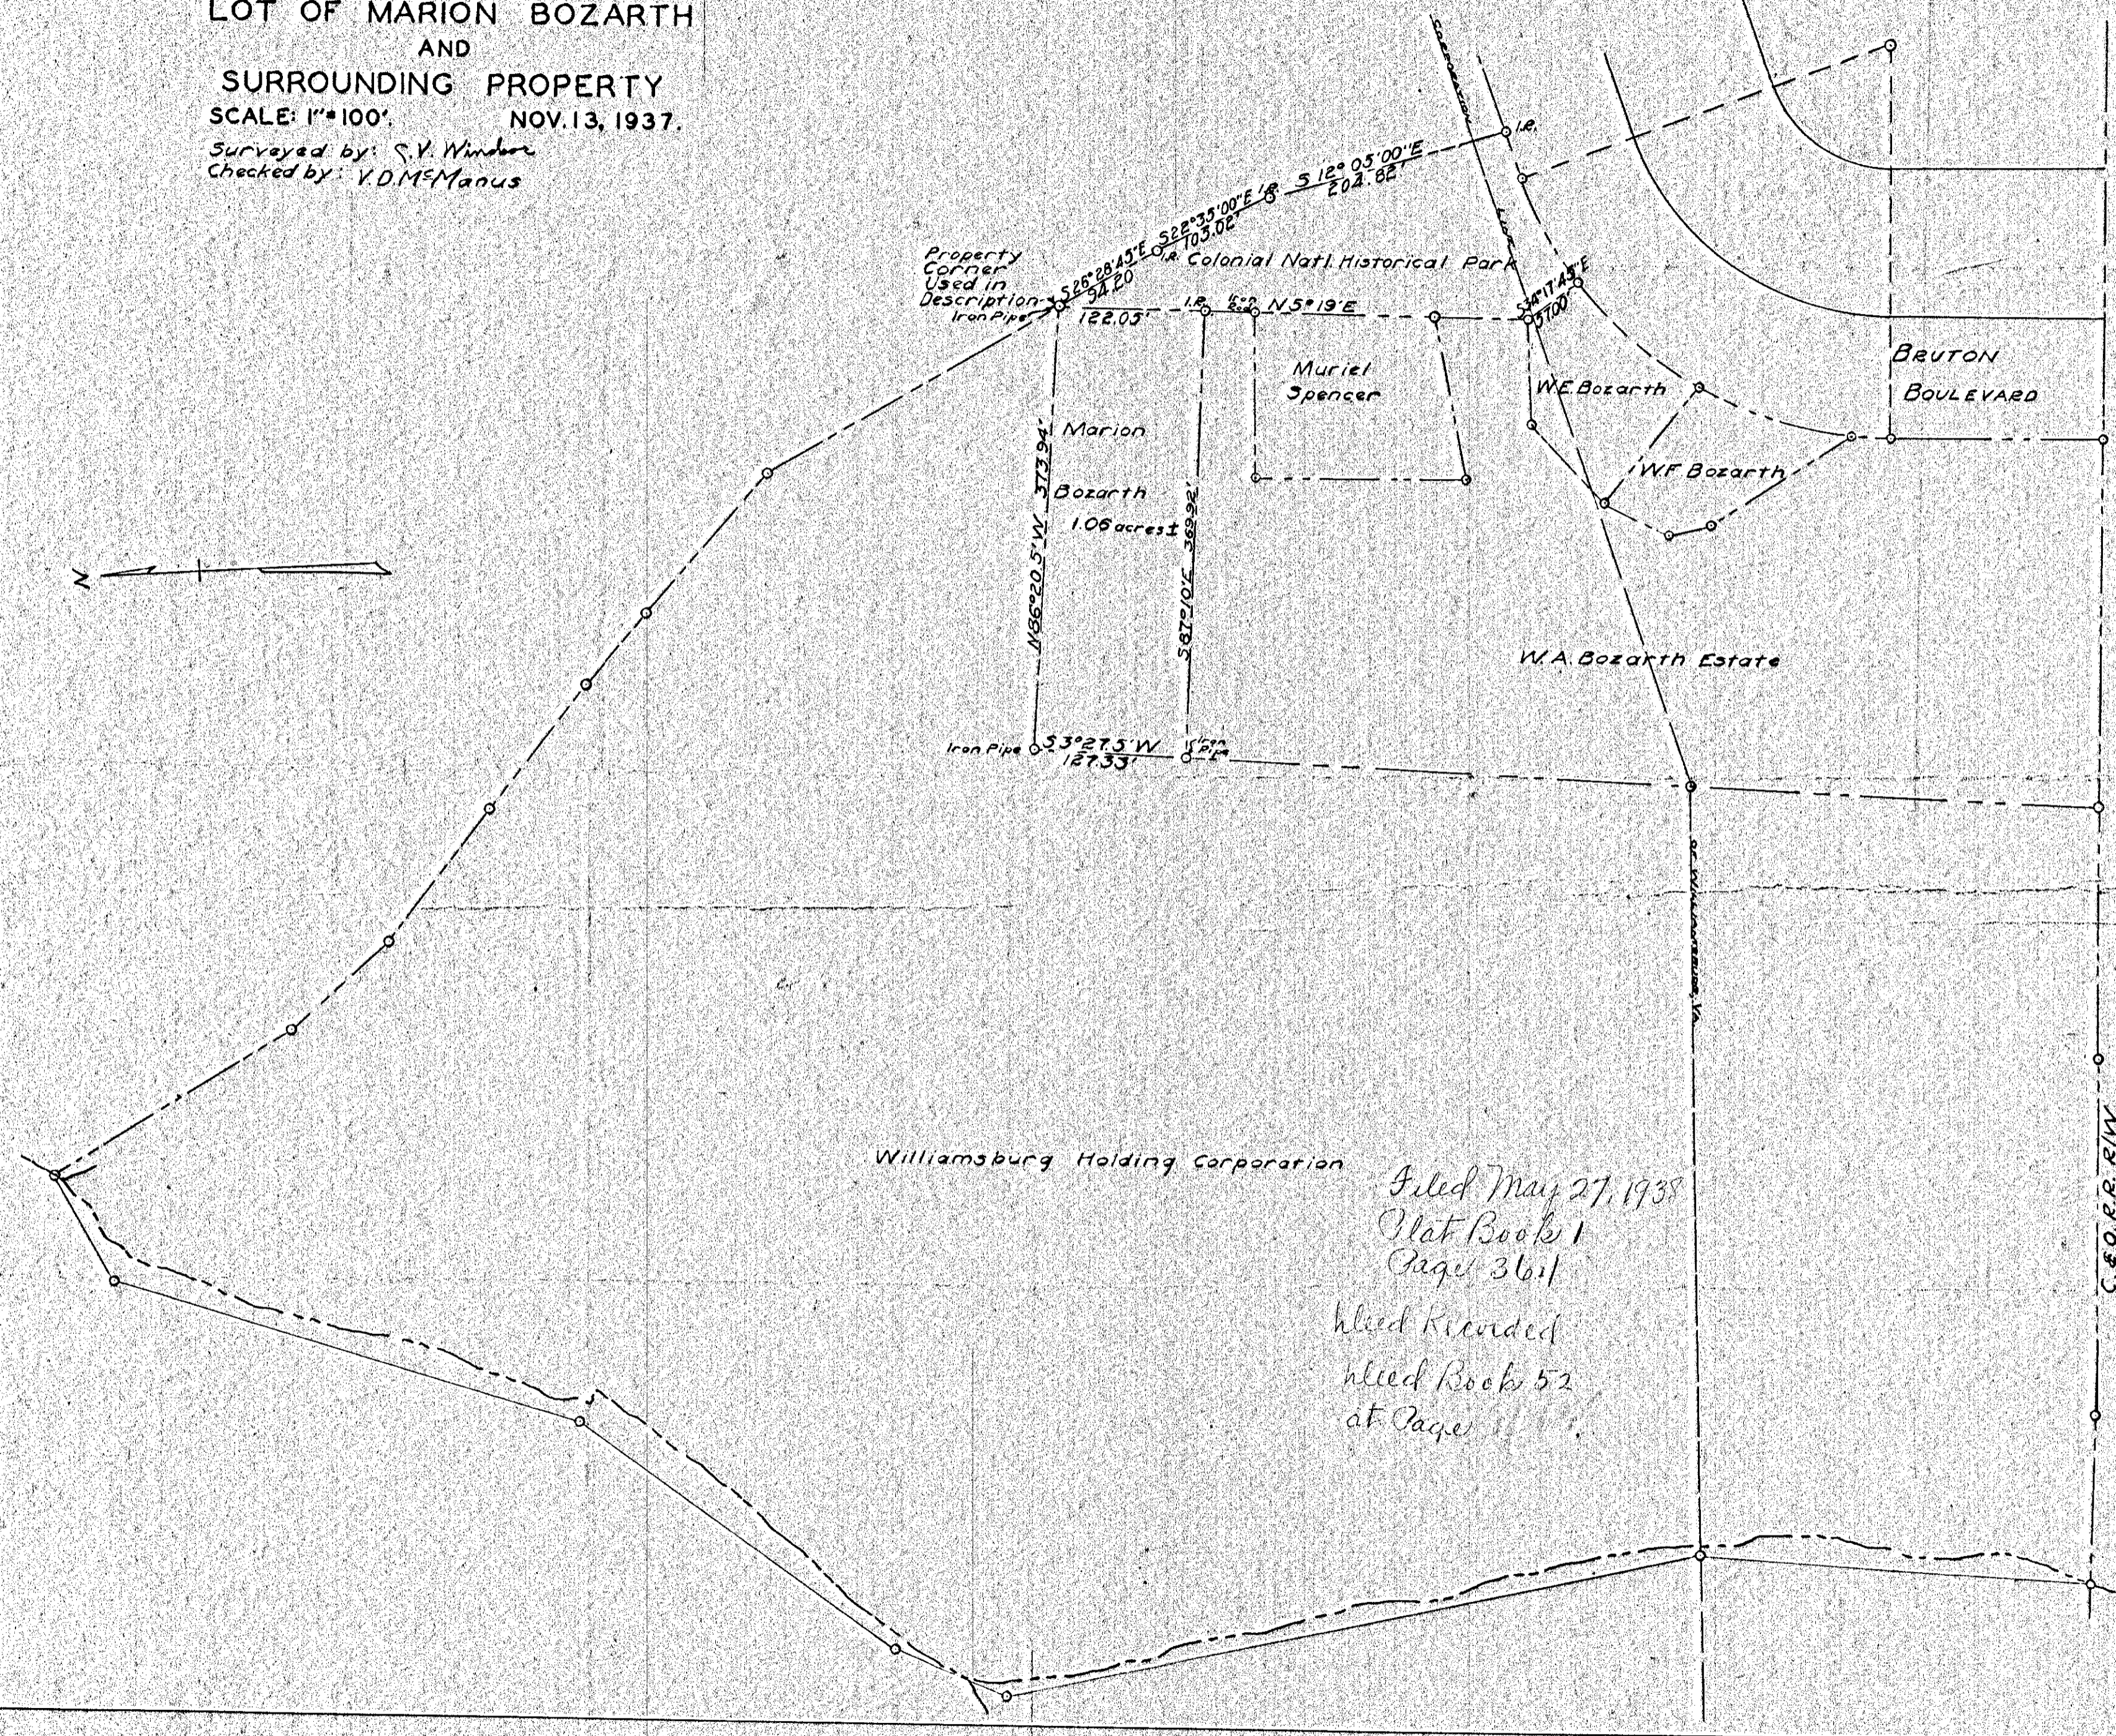

PROPERTY PLAT
 SHOWING
 LOT OF MARION BOZARTH
 AND
 SURROUNDING PROPERTY
 SCALE: 1"=100' NOV. 13, 1937.
 Surveyed by: S.V. Windsor
 Checked by: Y.D.M. Manus

Williamsburg Holding Corporation
 Filed May 27, 1938
 Plat Book 1
 Page 361
 Read Revised
 Read Book 52
 at Page 111