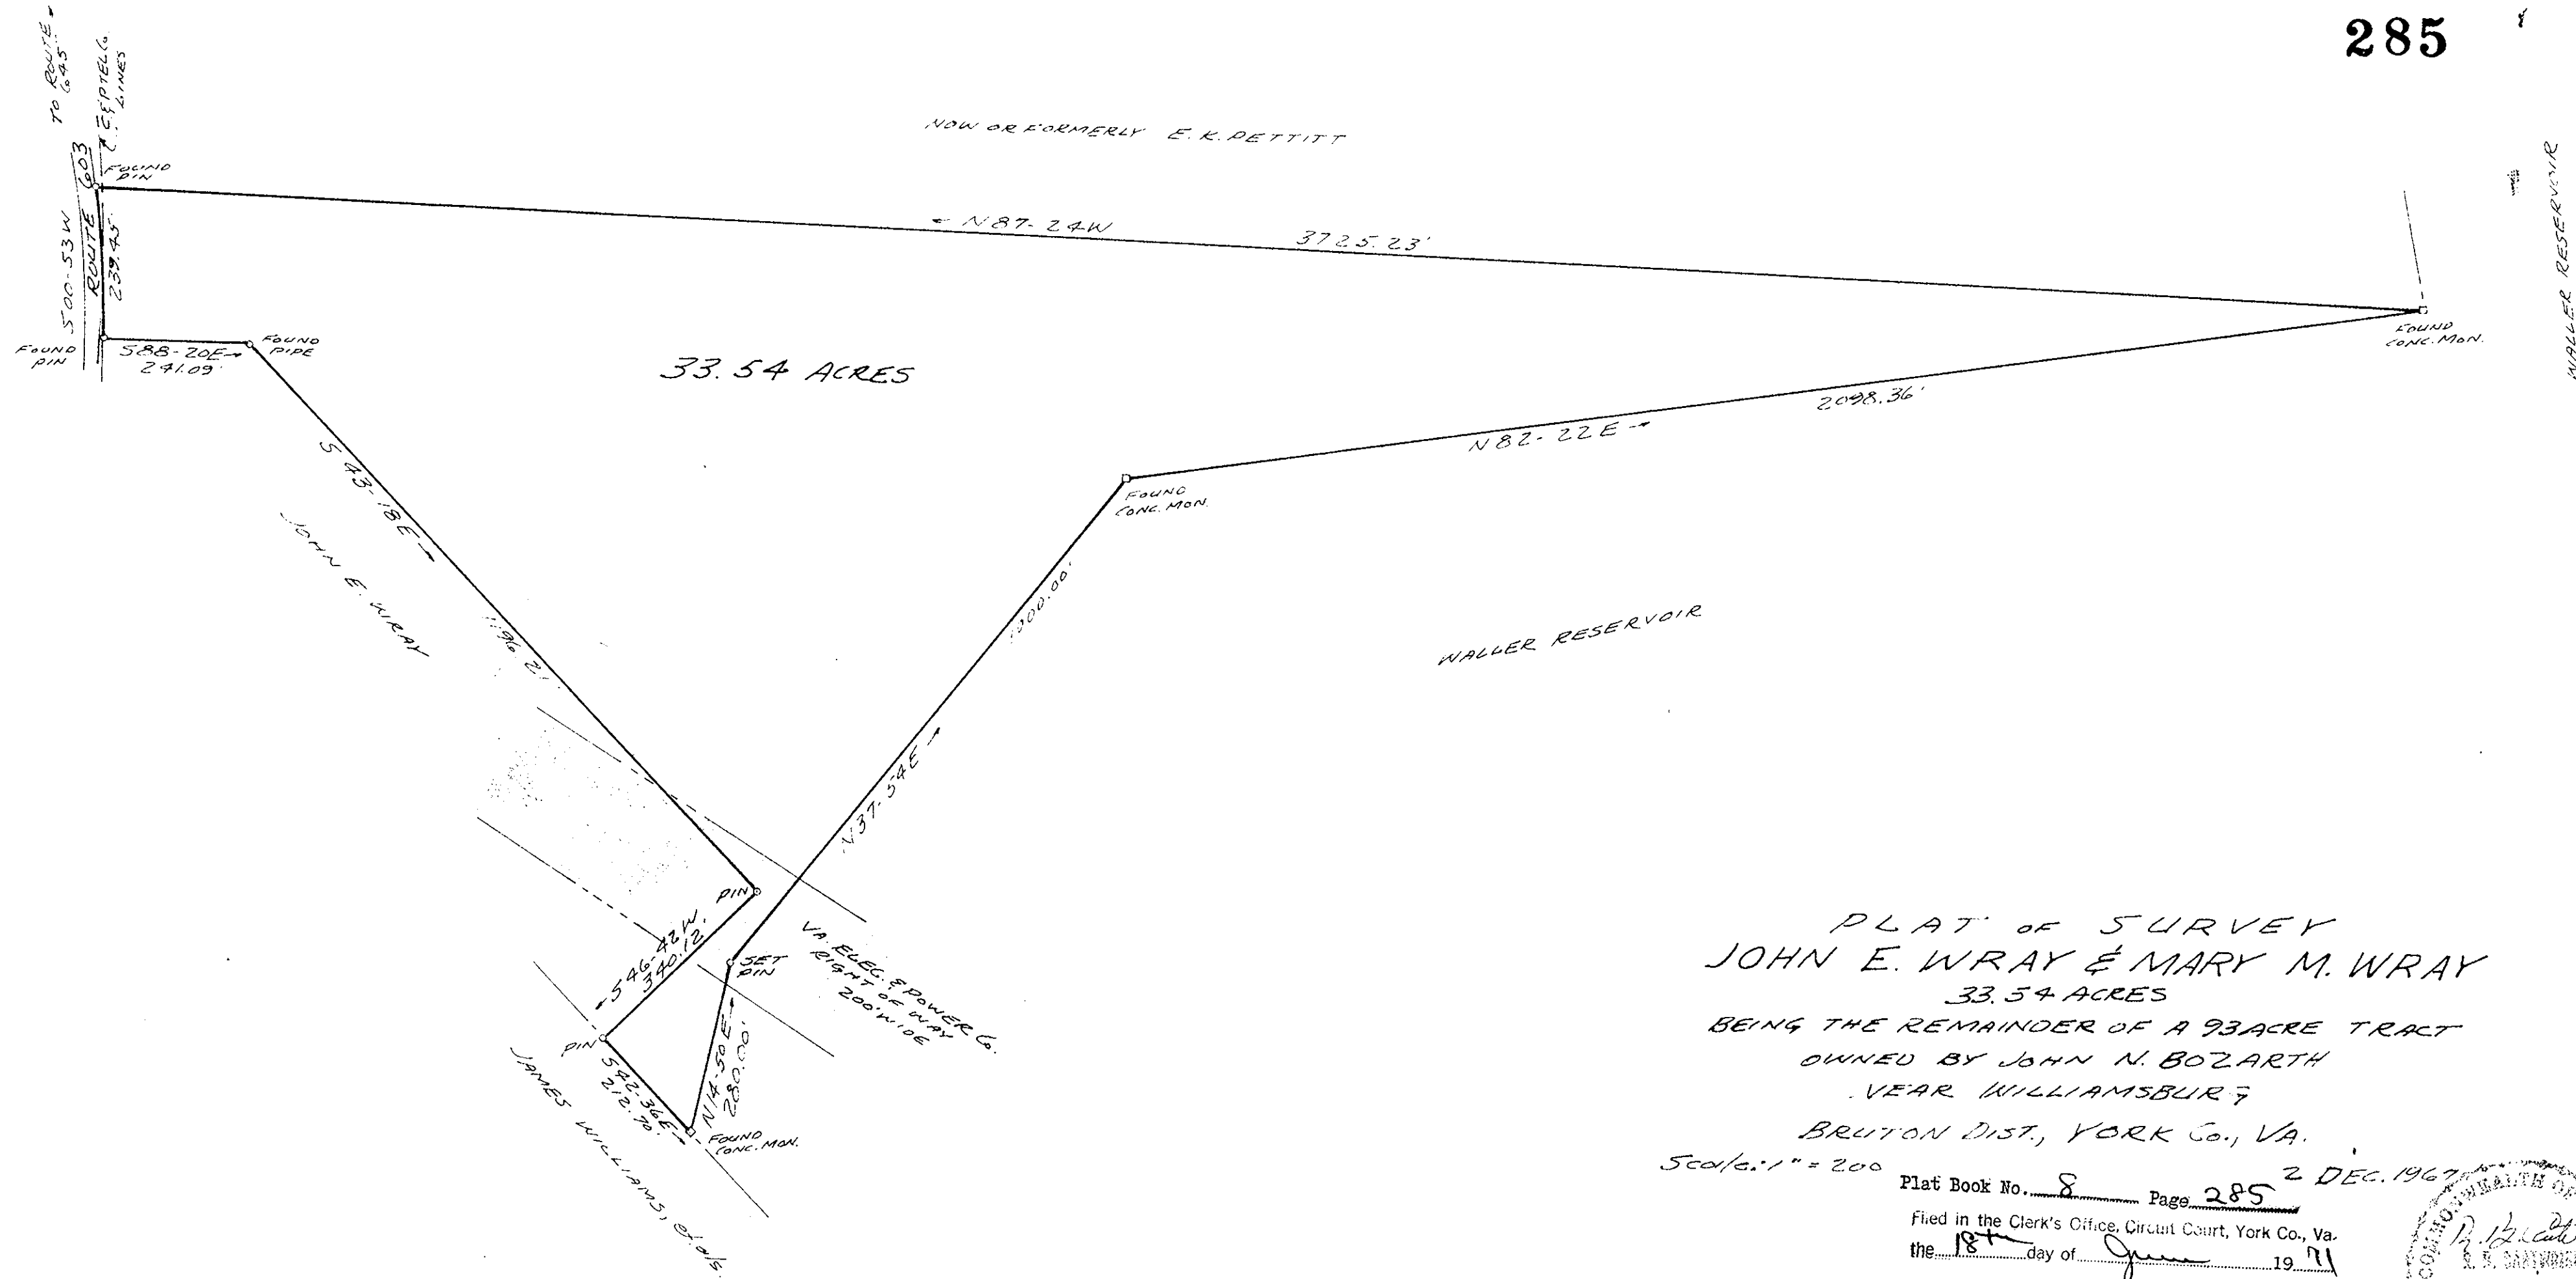

Map North 1960

33.54 ACRES

PLAT OF SURVEY
 JOHN E. WRAY & MARY M. WRAY
 33.54 ACRES
 BEING THE REMAINDER OF A 93 ACRE TRACT
 OWNED BY JOHN N. BOZARTH
 NEAR WILLIAMSBURG
 BRUTON DIST., YORK CO., VA.

Scale: 1" = 200' 2 DEC. 1967