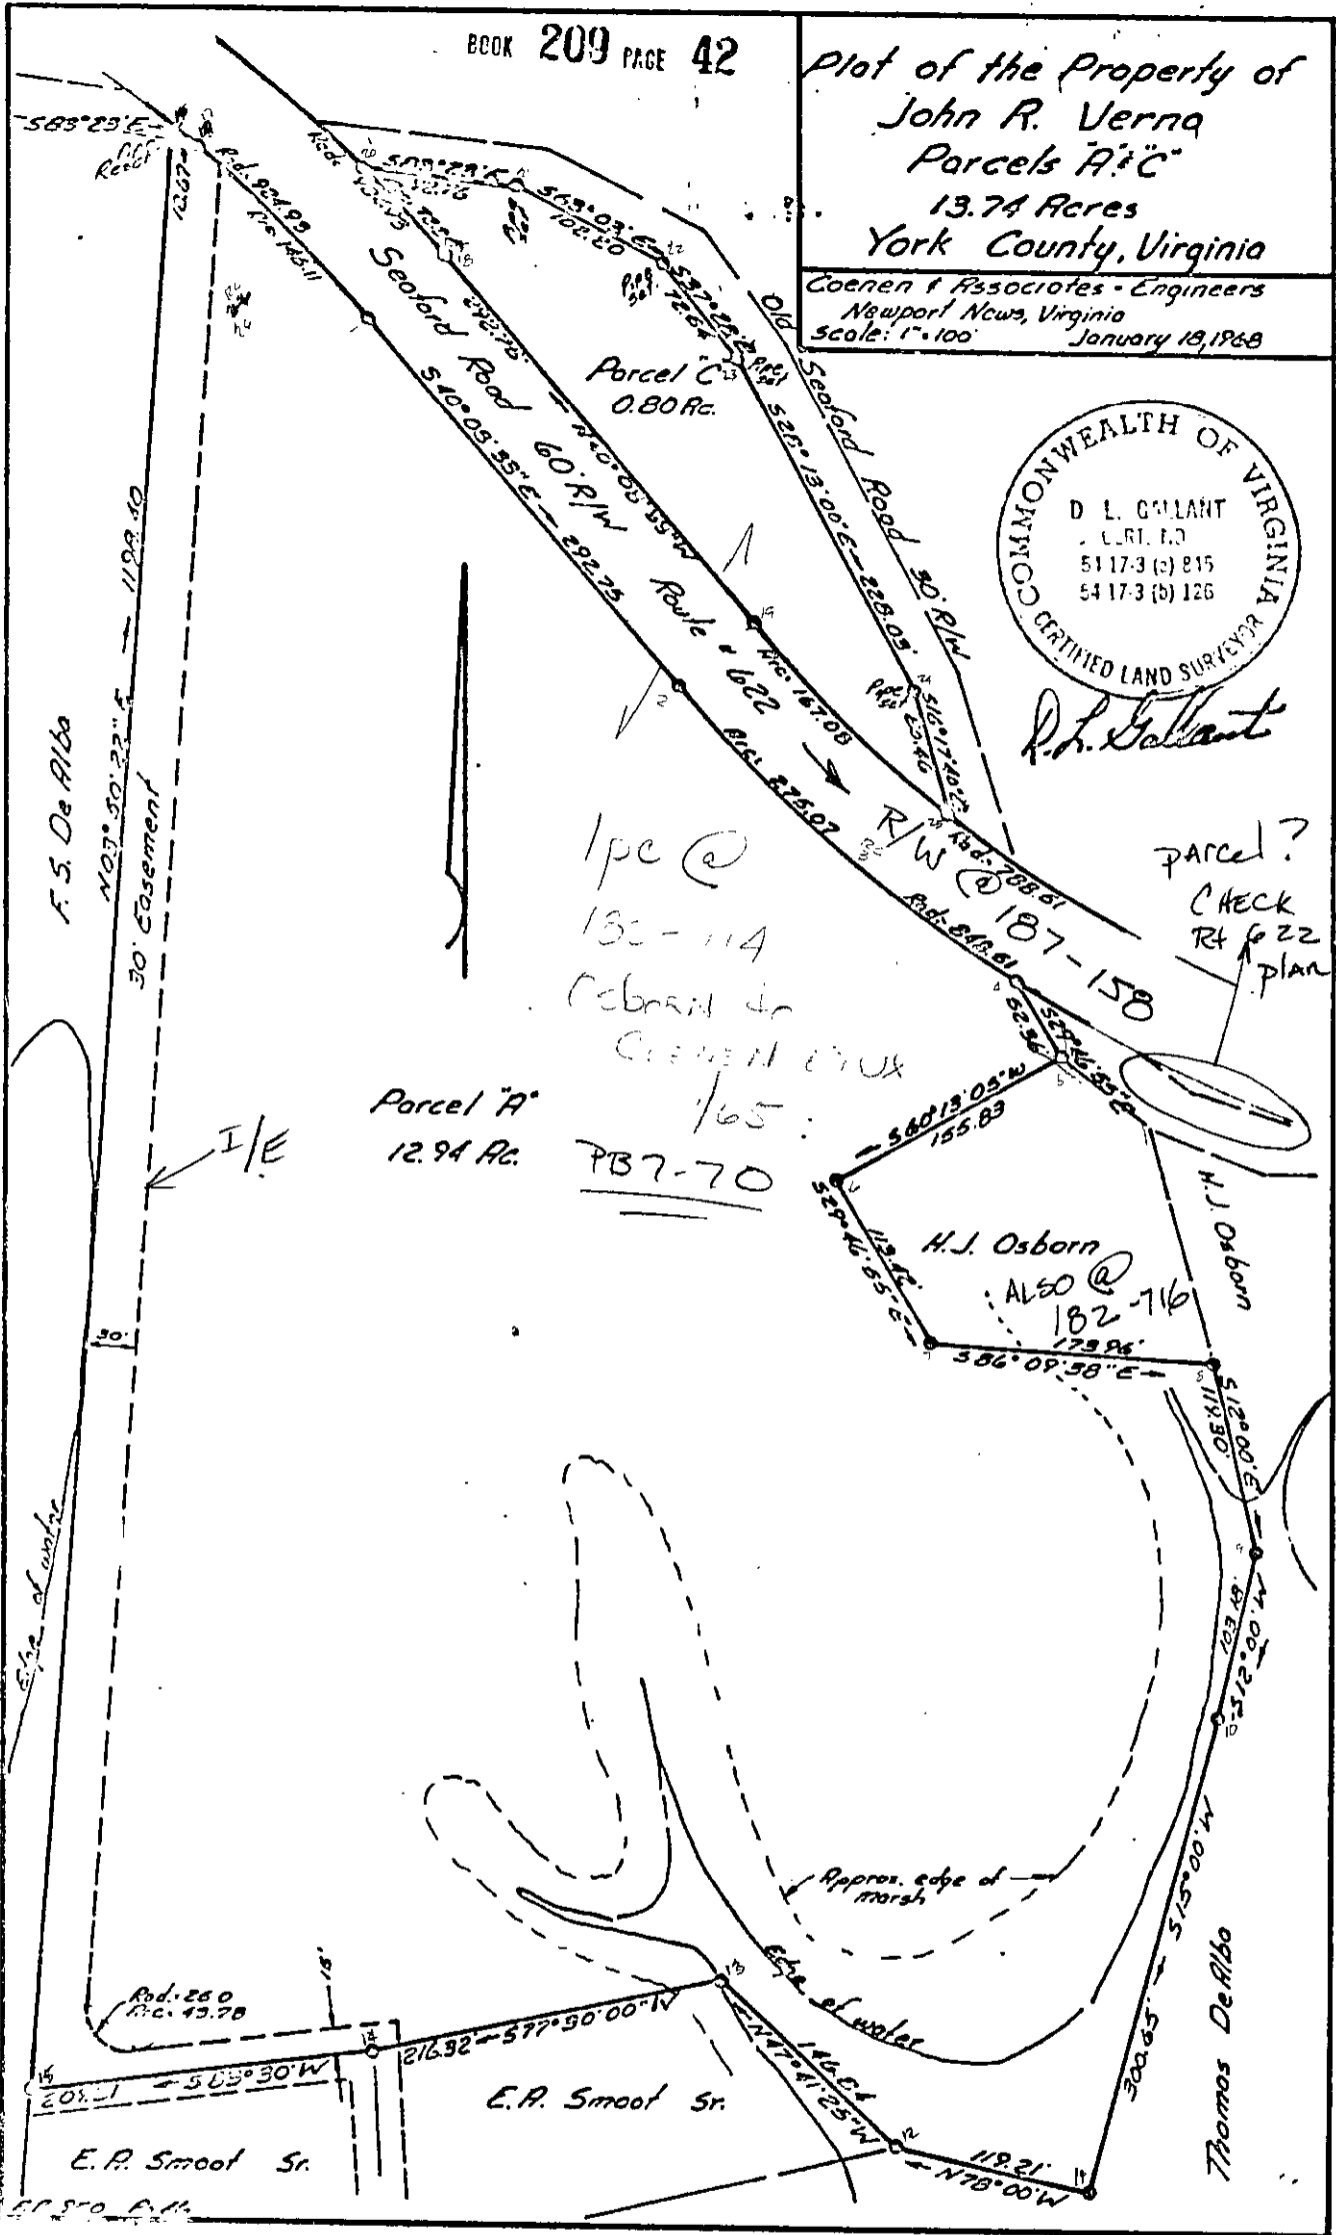

Plot of the Property of  
John R. Verna  
Parcels A, B, C  
13.74 Acres  
York County, Virginia

Coenen & Associates - Engineers  
Newport News, Virginia  
Scale: 1" = 100'  
January 18, 1968

*D. L. Gallant*

266 (A) A, B, & C